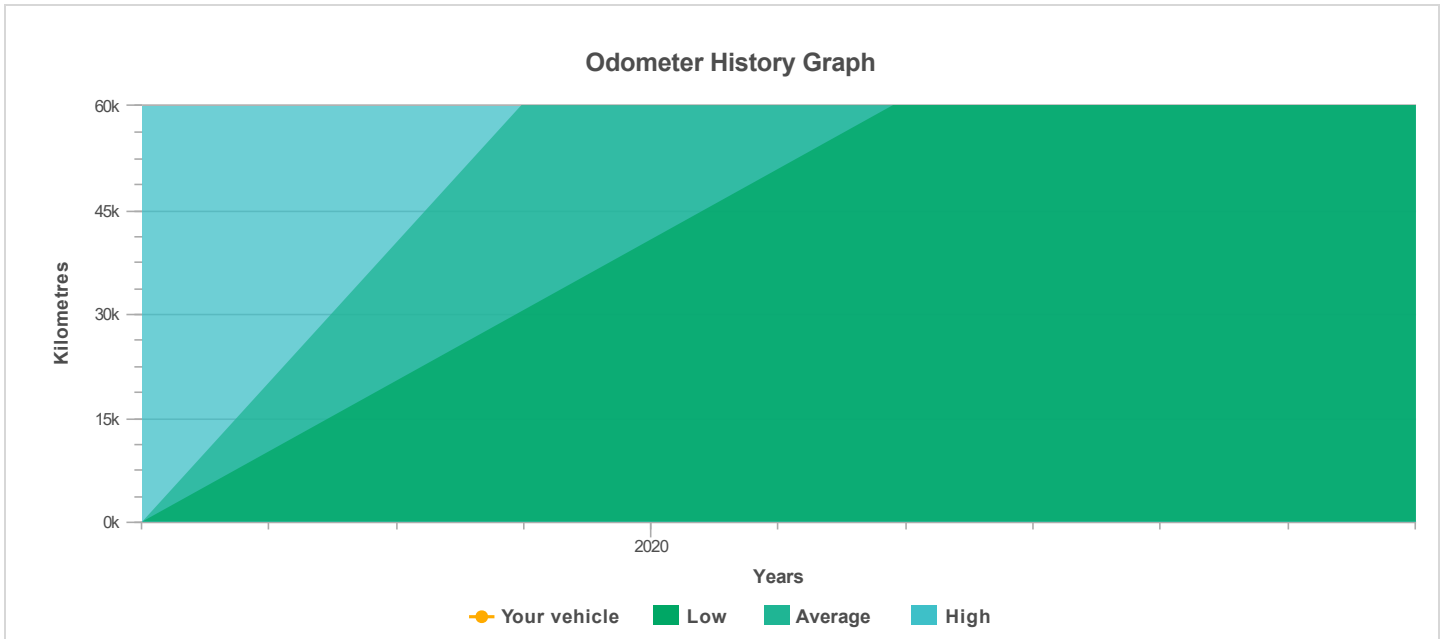

READING ENTERED BY YOU

Kilometres	47,577
Date reported	17/09/2024

The odometer history for this vehicle has been supplied to CarHistory by various sources within the automotive industry.

Kilometres	Date reported	Alerts
47,577	17/09/2024	