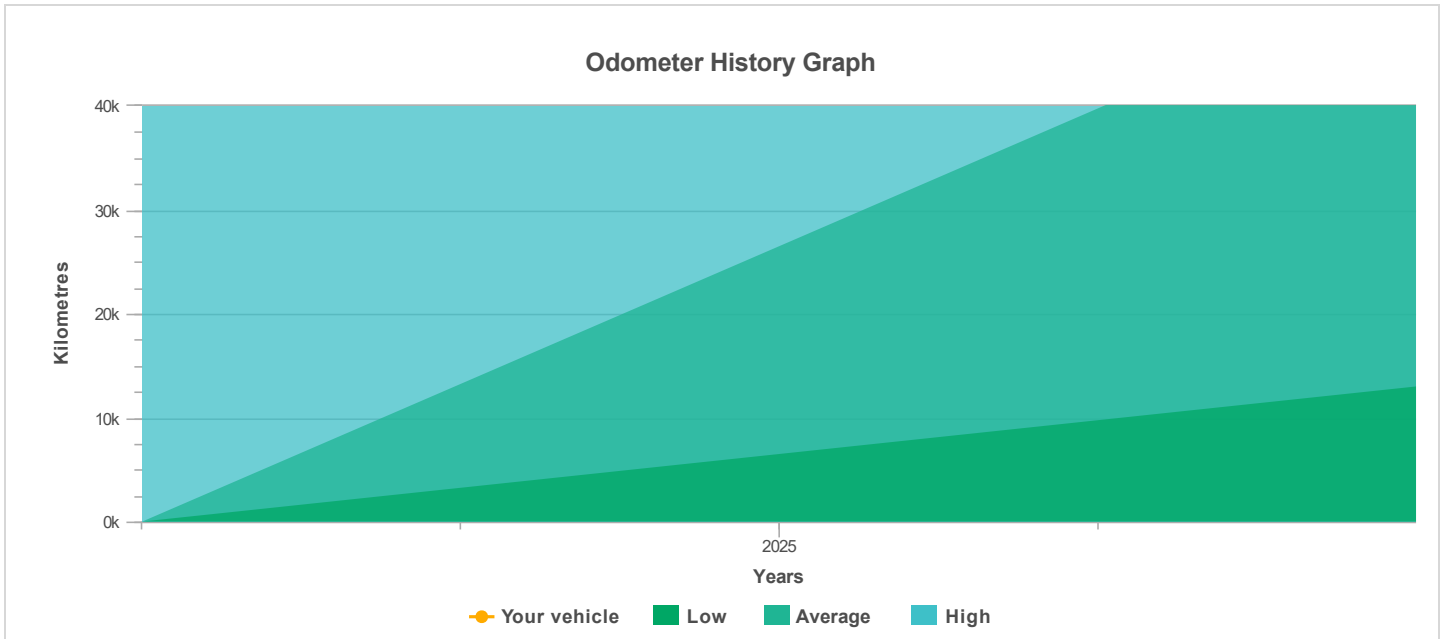

READING ENTERED BY YOU

Kilometres	21,979
Date reported	21/01/2025

The odometer history for this vehicle has been supplied to CarHistory by various sources within the automotive industry.

Kilometres	Date reported	Alerts
21,979	21/01/2025	