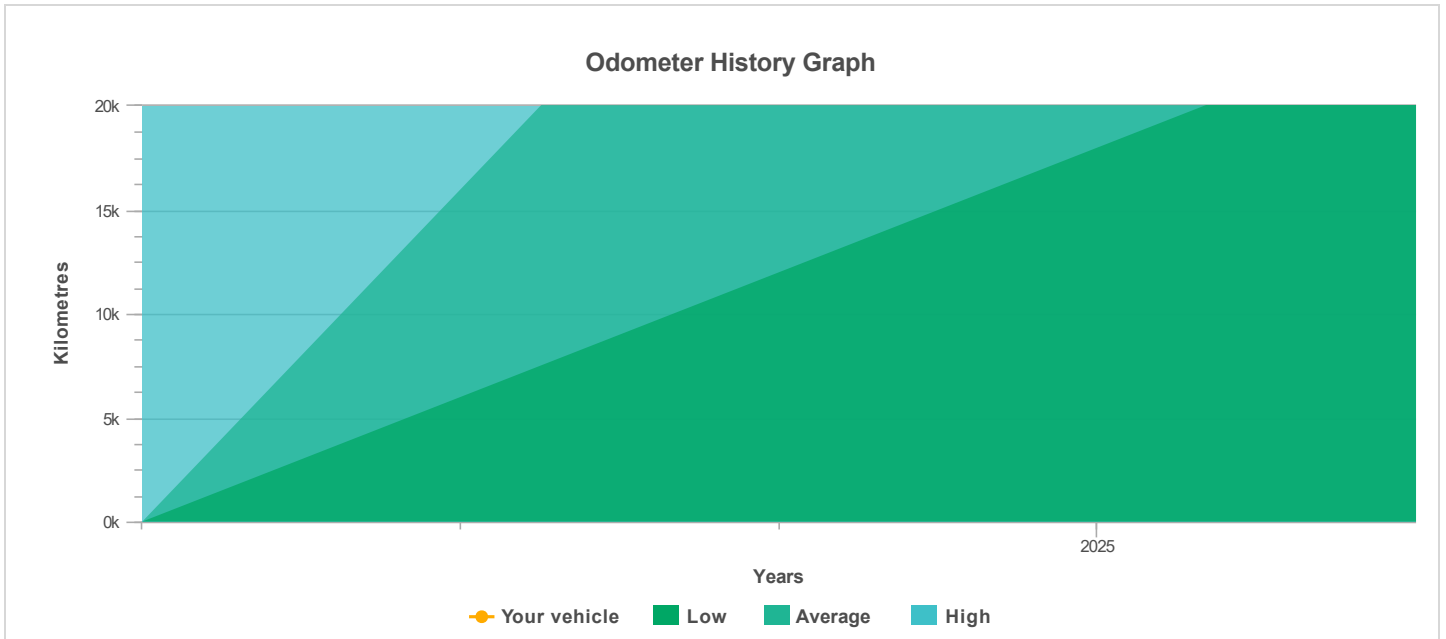

READING ENTERED BY YOU

Kilometres	17,579
Date reported	30/09/2024

The odometer history for this vehicle has been supplied to CarHistory by various sources within the automotive industry.

Kilometres	Date reported	Alerts
17,579	30/09/2024	