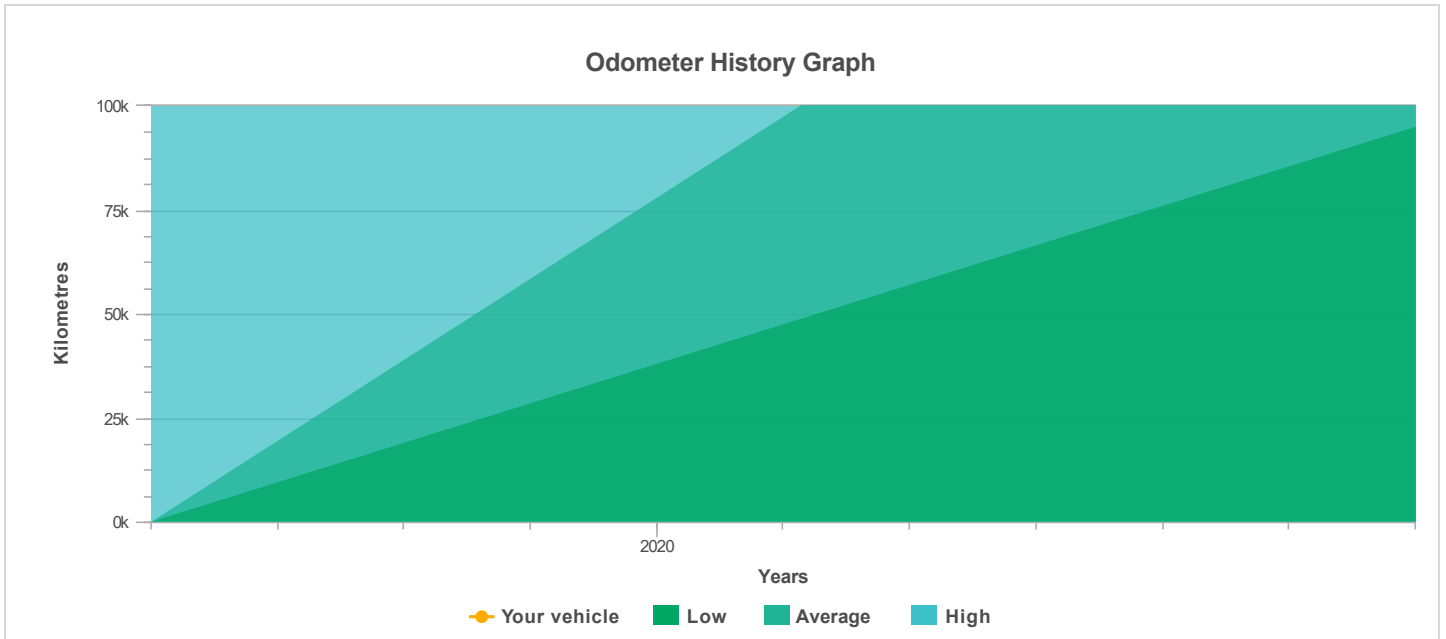

READING ENTERED BY YOU

Kilometres	85,429
Date reported	29/08/2024

The odometer history for this vehicle has been supplied to CarHistory by various sources within the automotive industry.

Kilometres	Date reported	Alerts
85,429	29/08/2024	