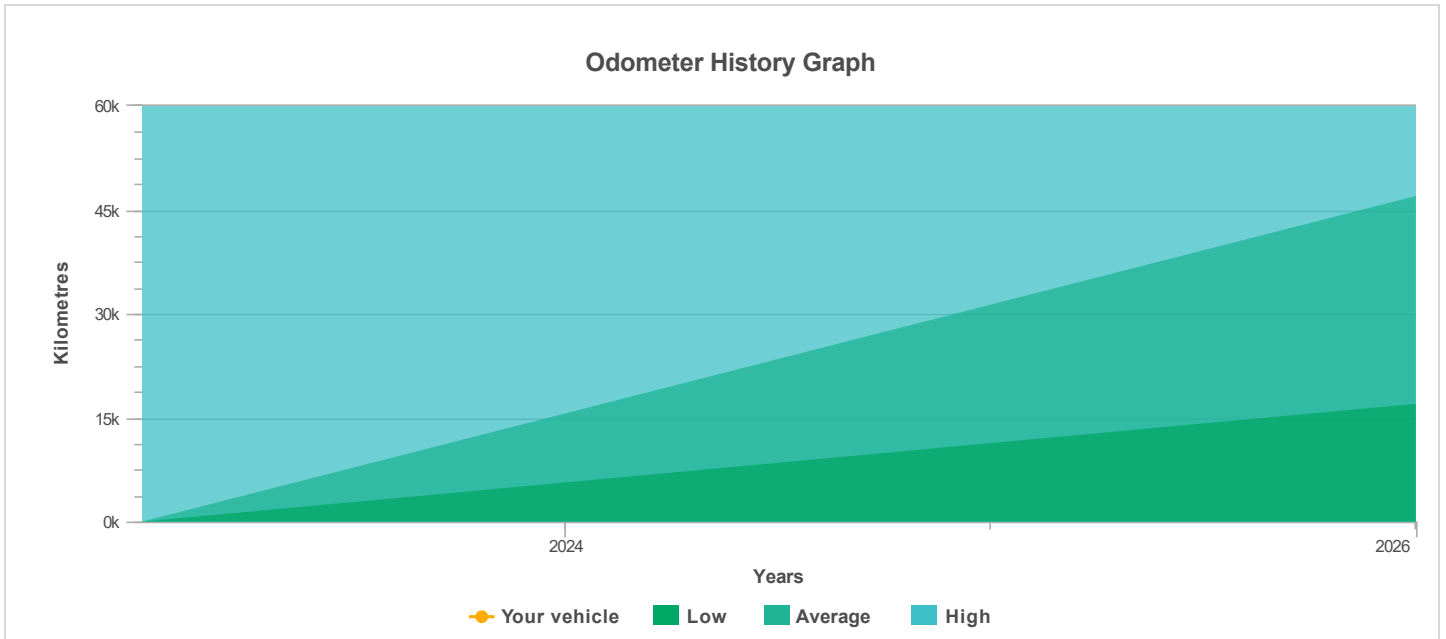

READING ENTERED BY YOU

Kilometres	42,634
Date reported	26/09/2024

The odometer history for this vehicle has been supplied to CarHistory by various sources within the automotive industry.

Kilometres	Date reported	Alerts
42,634	26/09/2024	