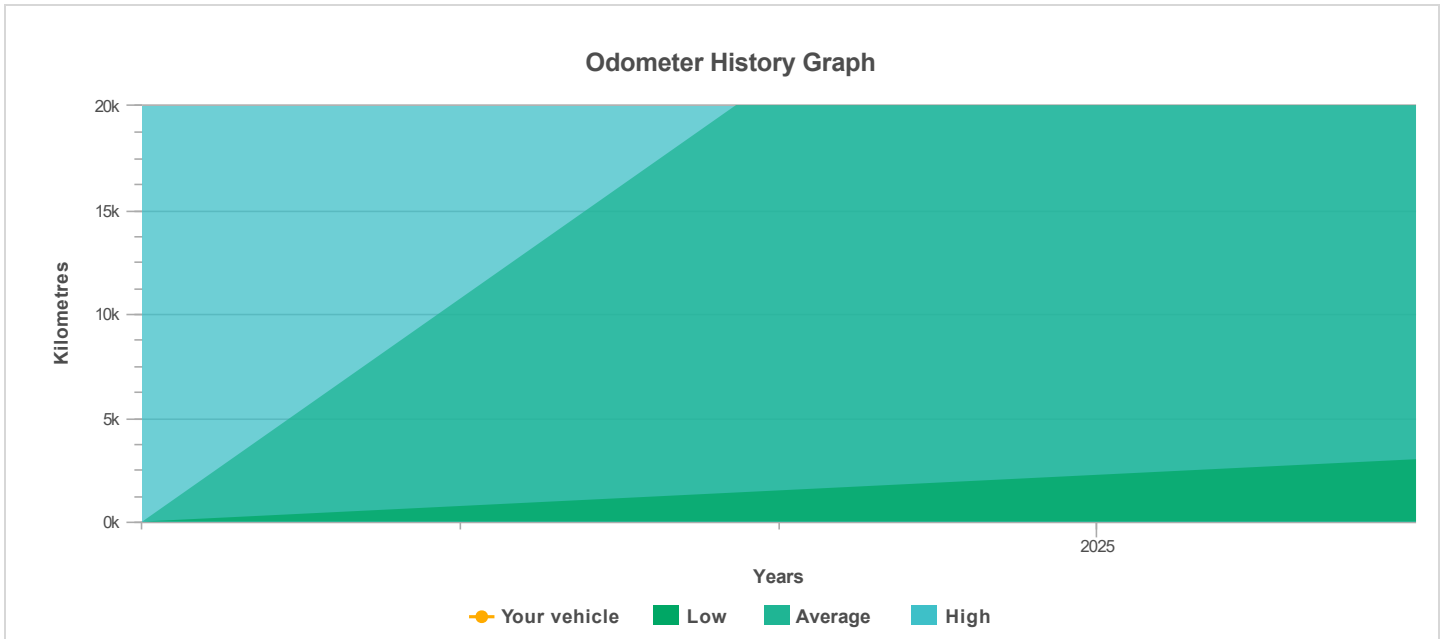

READING ENTERED BY YOU

Kilometres	14,518
Date reported	10/01/2024

The odometer history for this vehicle has been supplied to CarHistory by various sources within the automotive industry.

Kilometres	Date reported	Alerts
14,518	10/01/2024	