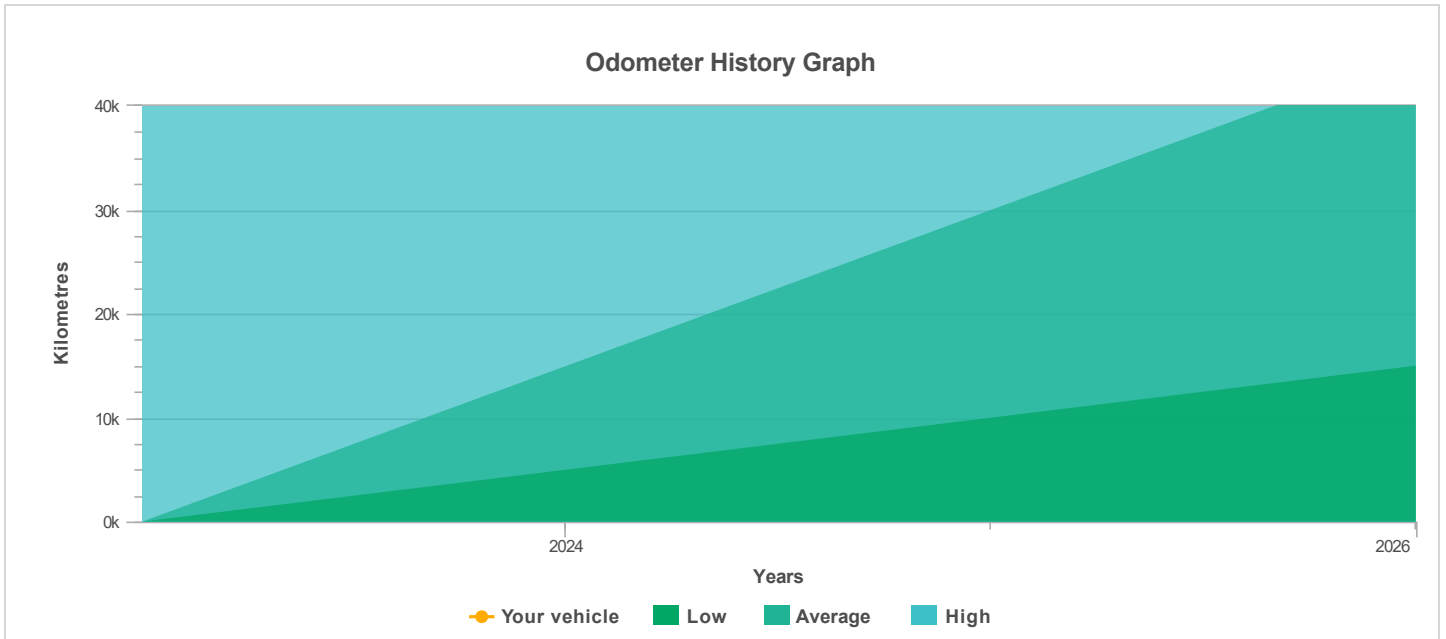

READING ENTERED BY YOU

Kilometres	20,225
Date reported	03/09/2024

The odometer history for this vehicle has been supplied to CarHistory by various sources within the automotive industry.

Kilometres	Date reported	Alerts
20,225	03/09/2024	