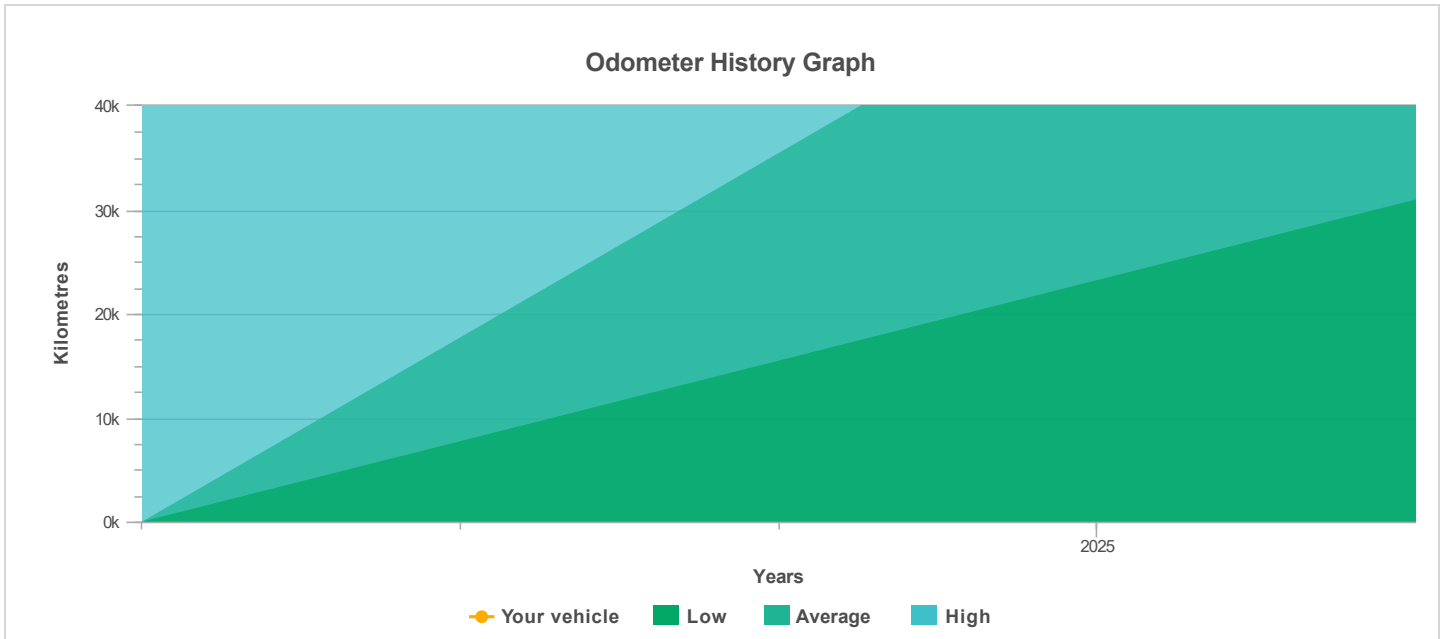

READING ENTERED BY YOU

Kilometres	25,762
Date reported	19/12/2024

The odometer history for this vehicle has been supplied to CarHistory by various sources within the automotive industry.

Kilometres	Date reported	Alerts
25,762	19/12/2024	