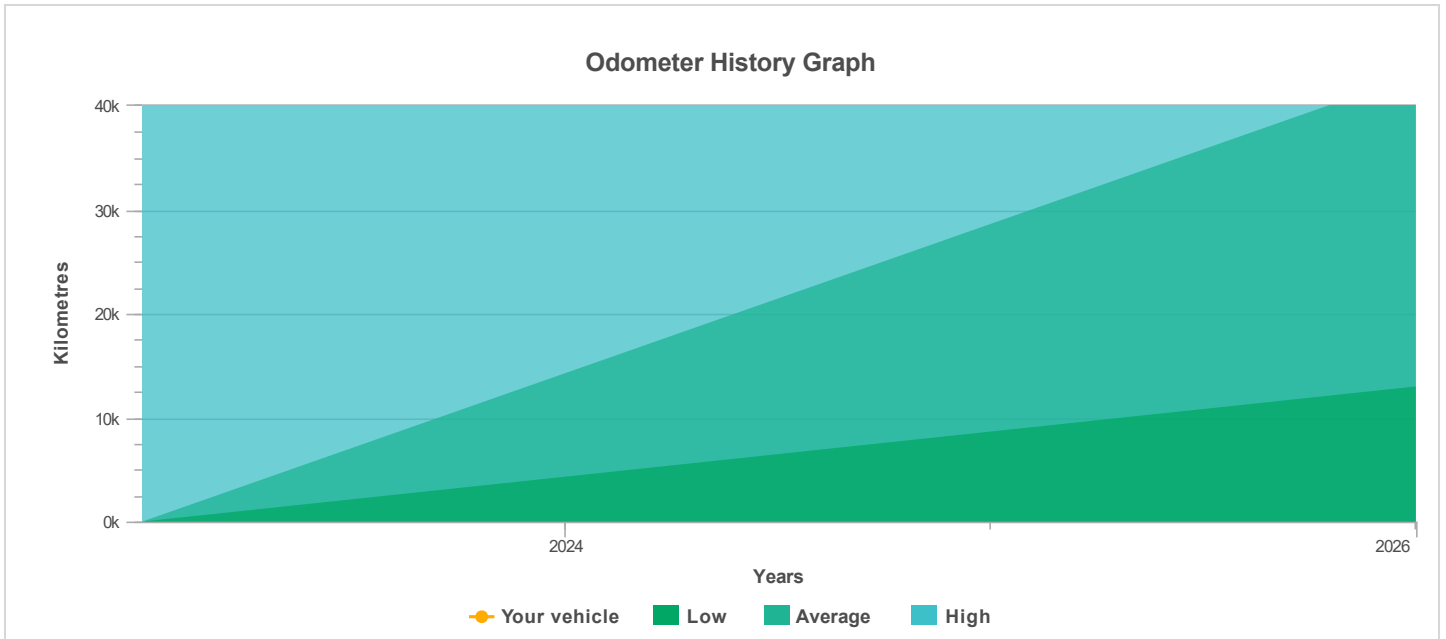

READING ENTERED BY YOU

Kilometres	29,651
Date reported	19/09/2024

The odometer history for this vehicle has been supplied to CarHistory by various sources within the automotive industry.

Kilometres	Date reported	Alerts
29,651	19/09/2024	