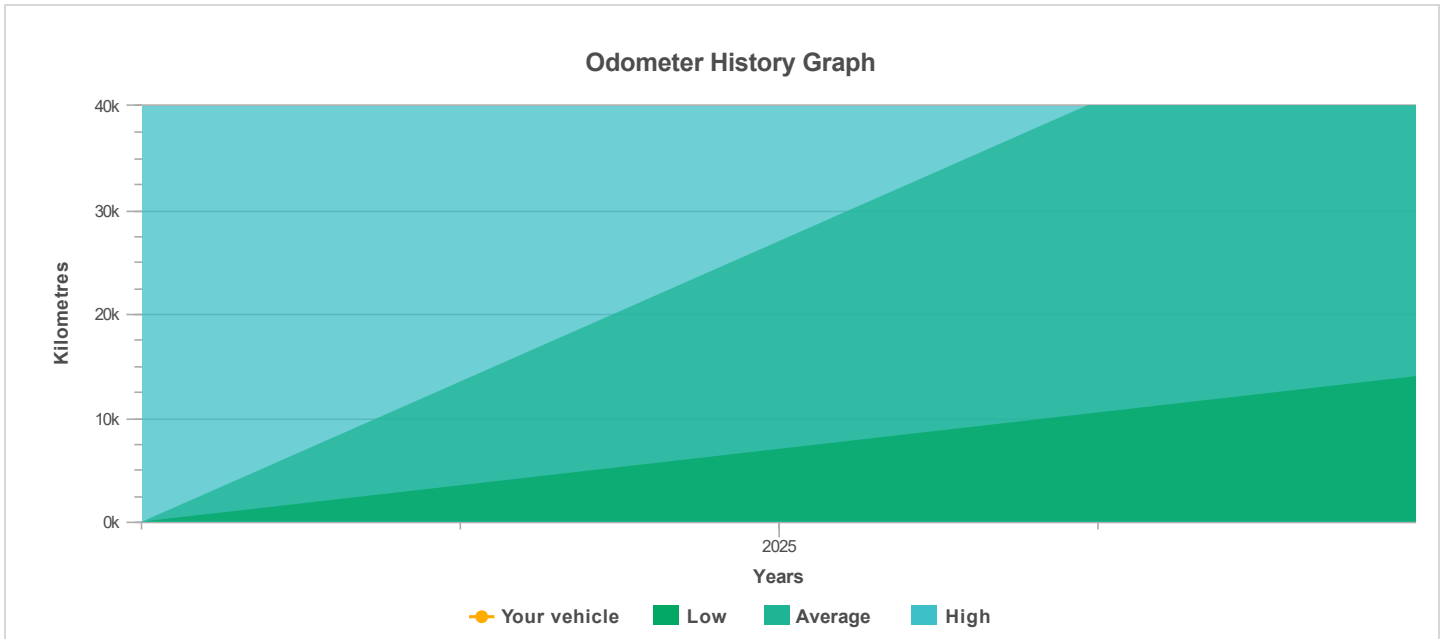

READING ENTERED BY YOU

Kilometres	22,506
Date reported	20/03/2025

The odometer history for this vehicle has been supplied to CarHistory by various sources within the automotive industry.

Kilometres	Date reported	Alerts
22,506	20/03/2025	