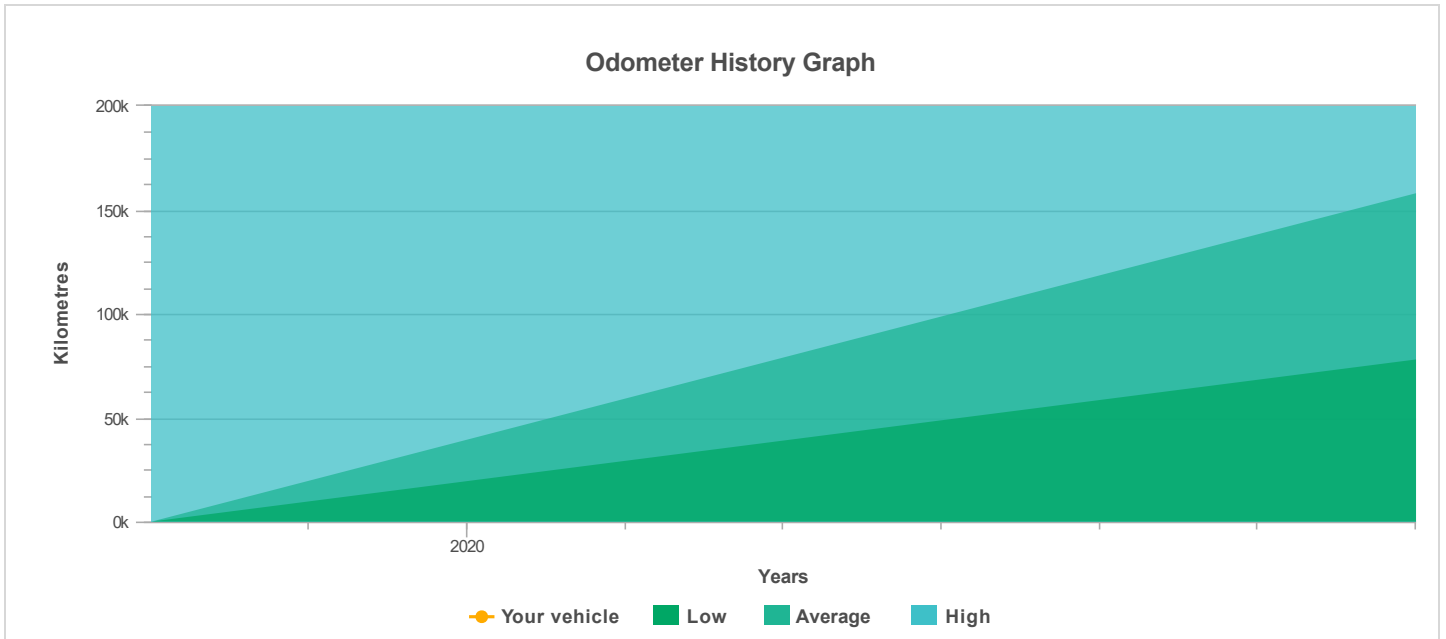

READING ENTERED BY YOU

Kilometres	164,881
Date reported	09/12/2024

The odometer history for this vehicle has been supplied to CarHistory by various sources within the automotive industry.

Kilometres	Date reported	Alerts
164,881	09/12/2024	