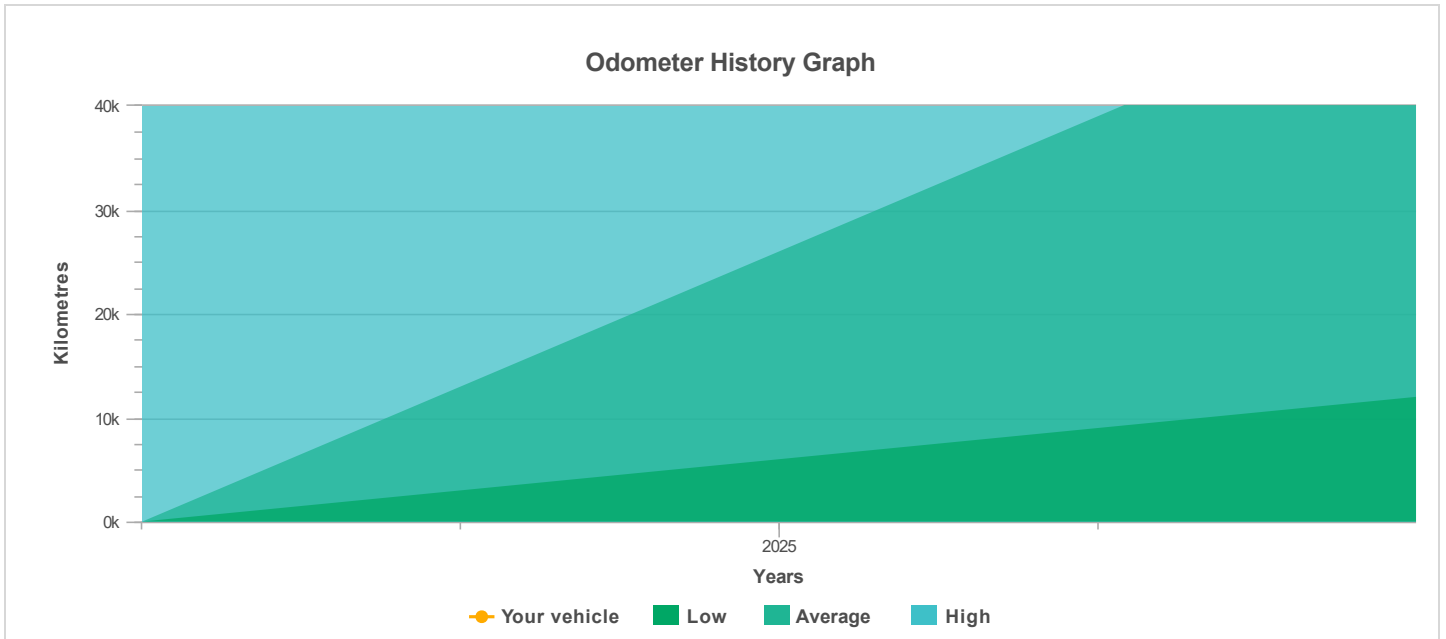

READING ENTERED BY YOU

Kilometres	23,725
Date reported	11/03/2025

The odometer history for this vehicle has been supplied to CarHistory by various sources within the automotive industry.

Kilometres	Date reported	Alerts
23,725	05/03/2025	