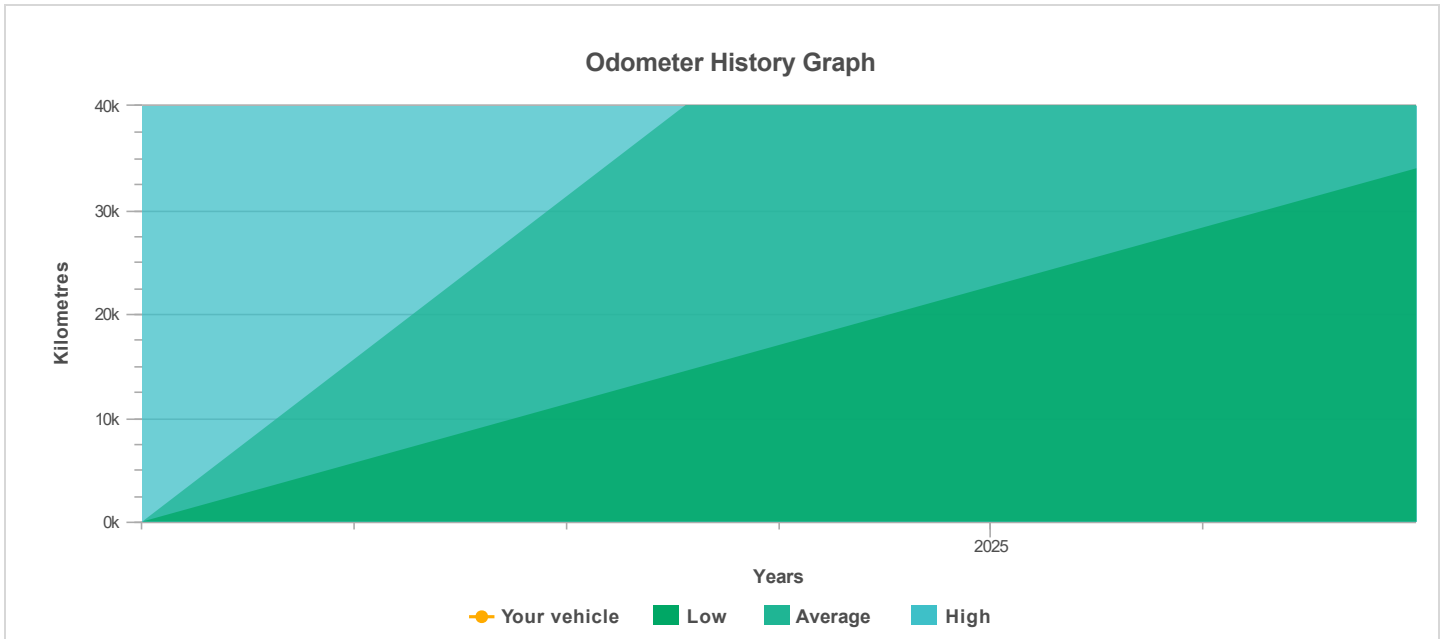

READING ENTERED BY YOU

Kilometres	29,930
Date reported	11/02/2025

The odometer history for this vehicle has been supplied to CarHistory by various sources within the automotive industry.

Kilometres	Date reported	Alerts
29,930	11/02/2025	