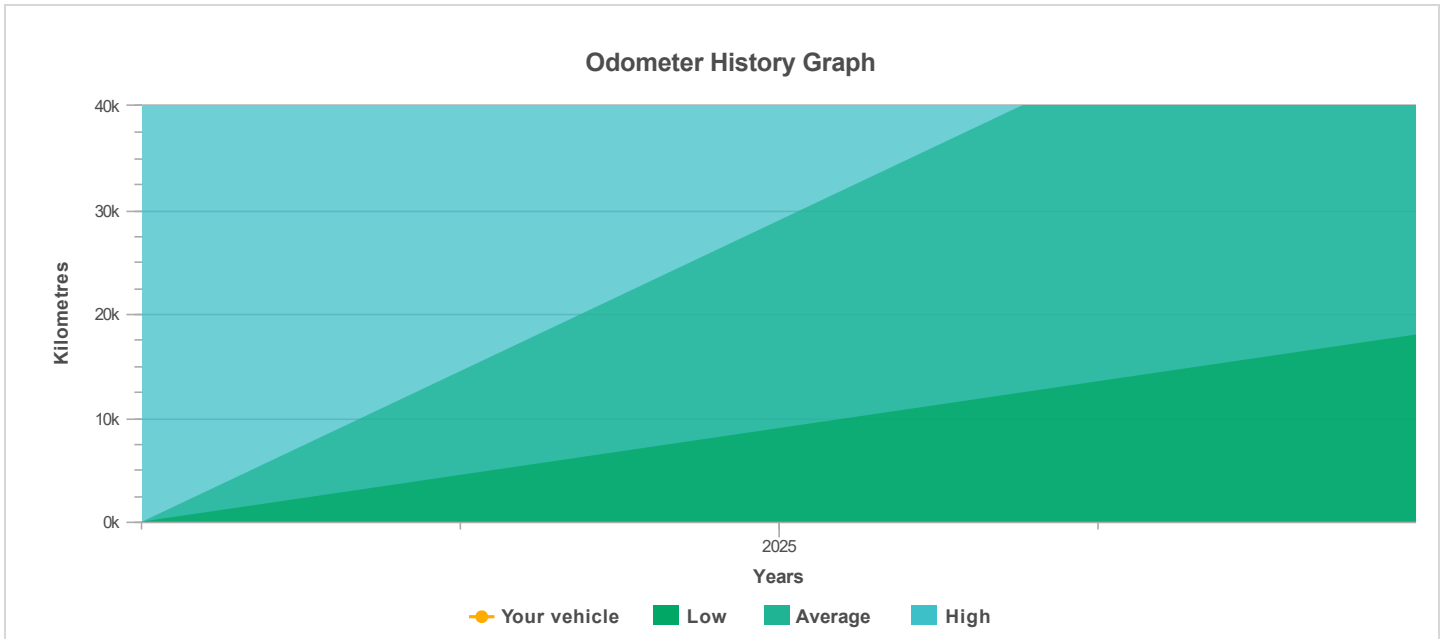

READING ENTERED BY YOU

Kilometres	31,302
Date reported	21/01/2025

The odometer history for this vehicle has been supplied to CarHistory by various sources within the automotive industry.

Kilometres	Date reported	Alerts
31,302	21/01/2025	