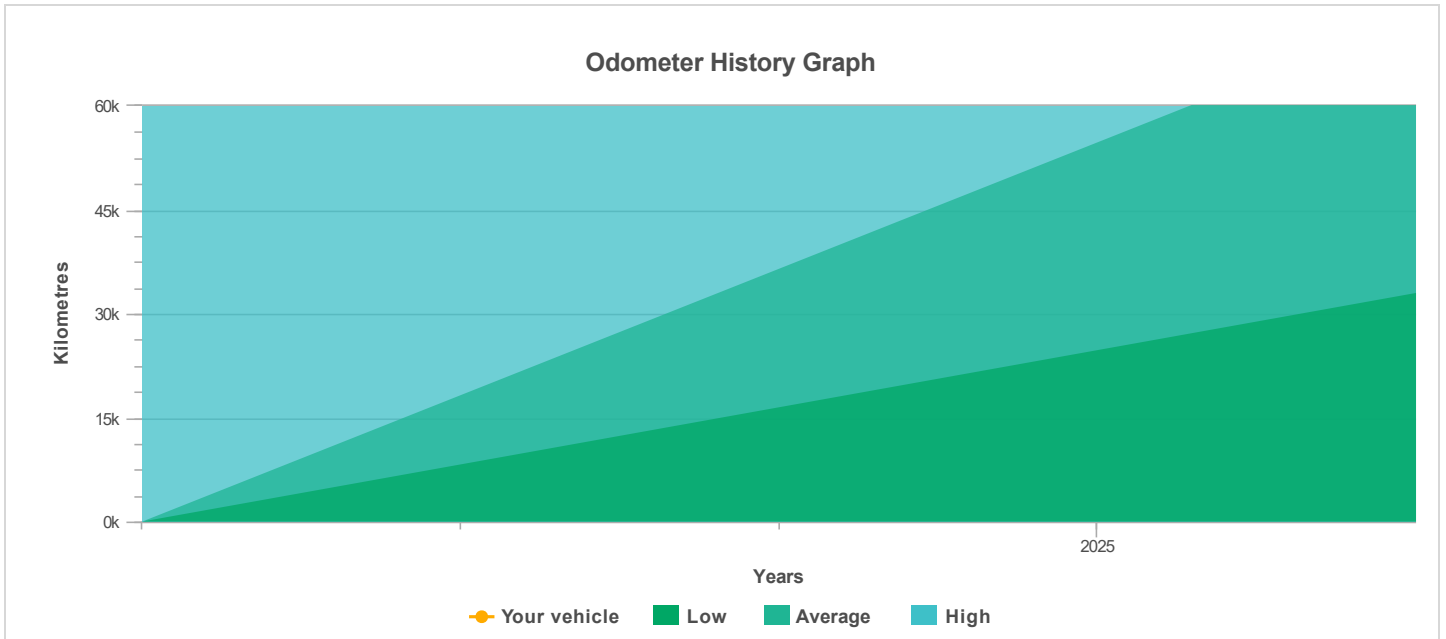

READING ENTERED BY YOU

Kilometres	45,581
Date reported	02/12/2024

The odometer history for this vehicle has been supplied to CarHistory by various sources within the automotive industry.

Kilometres	Date reported	Alerts
45,581	02/12/2024	