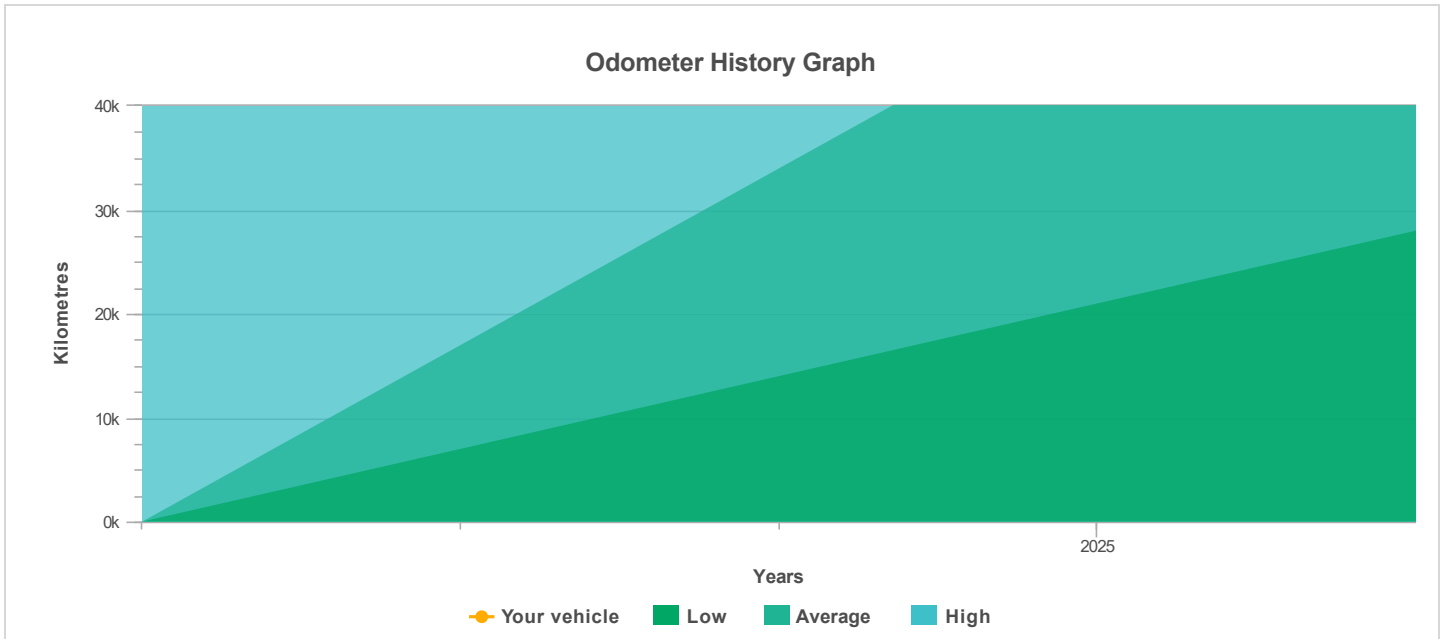

READING ENTERED BY YOU

Kilometres	21,385
Date reported	13/12/2024

The odometer history for this vehicle has been supplied to CarHistory by various sources within the automotive industry.

Kilometres	Date reported	Alerts
21,385	13/12/2024	