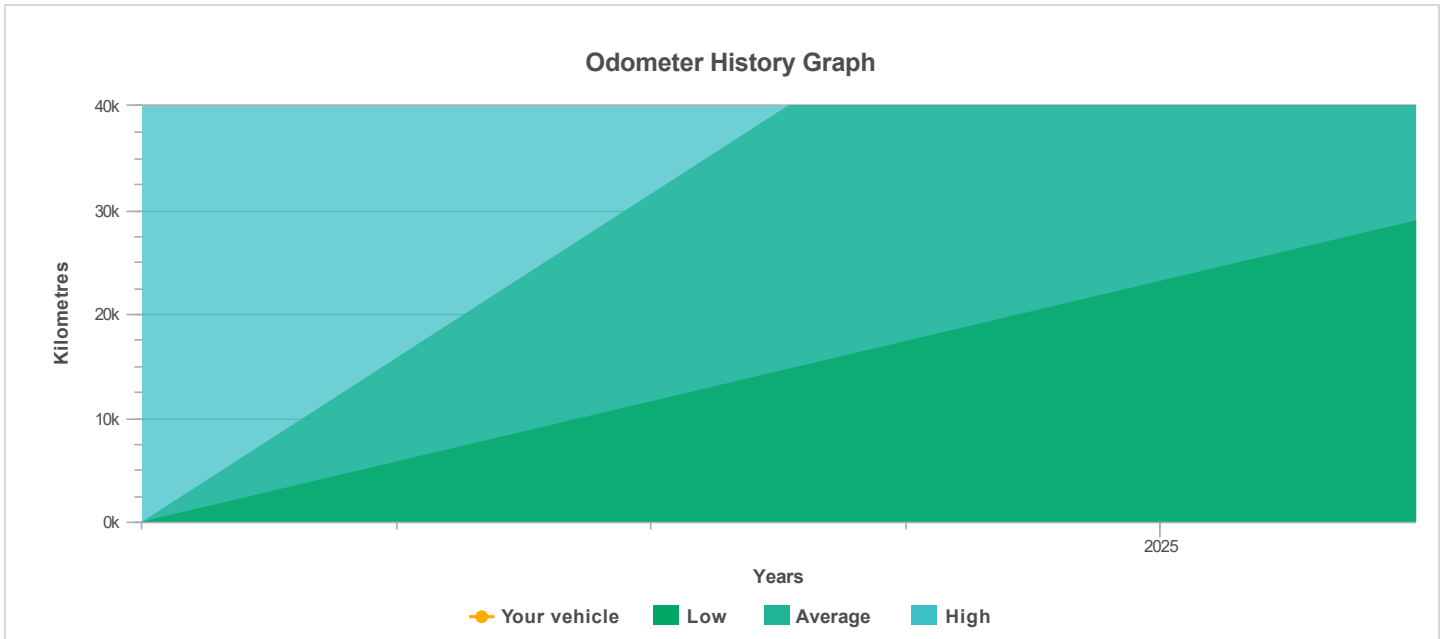

READING ENTERED BY YOU

Kilometres	34,020
Date reported	13/05/2024

The odometer history for this vehicle has been supplied to CarHistory by various sources within the automotive industry.

Kilometres	Date reported	Alerts
34,020	13/05/2024	