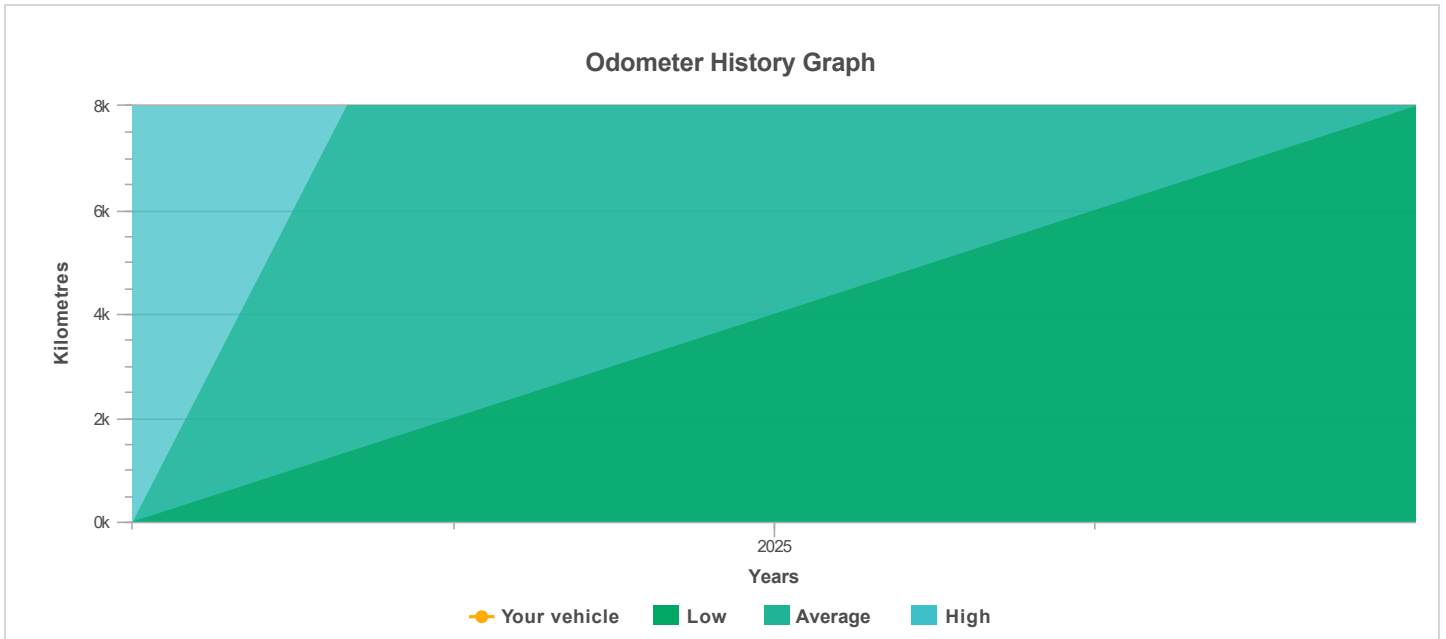

READING ENTERED BY YOU

Kilometres	6,648
Date reported	14/01/2025

The odometer history for this vehicle has been supplied to CarHistory by various sources within the automotive industry.

Kilometres	Date reported	Alerts
6,648	14/01/2025	