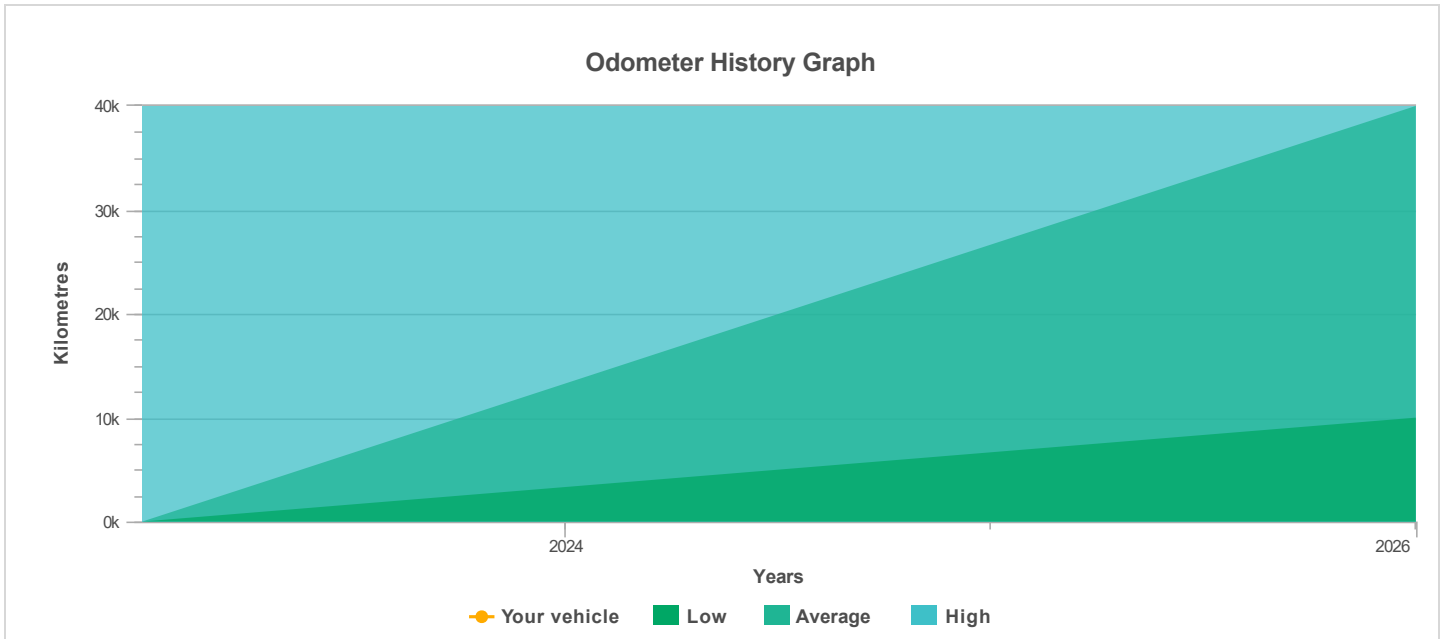

READING ENTERED BY YOU

Kilometres	24,694
Date reported	18/07/2024

The odometer history for this vehicle has been supplied to CarHistory by various sources within the automotive industry.

Kilometres	Date reported	Alerts
24,694	18/07/2024	