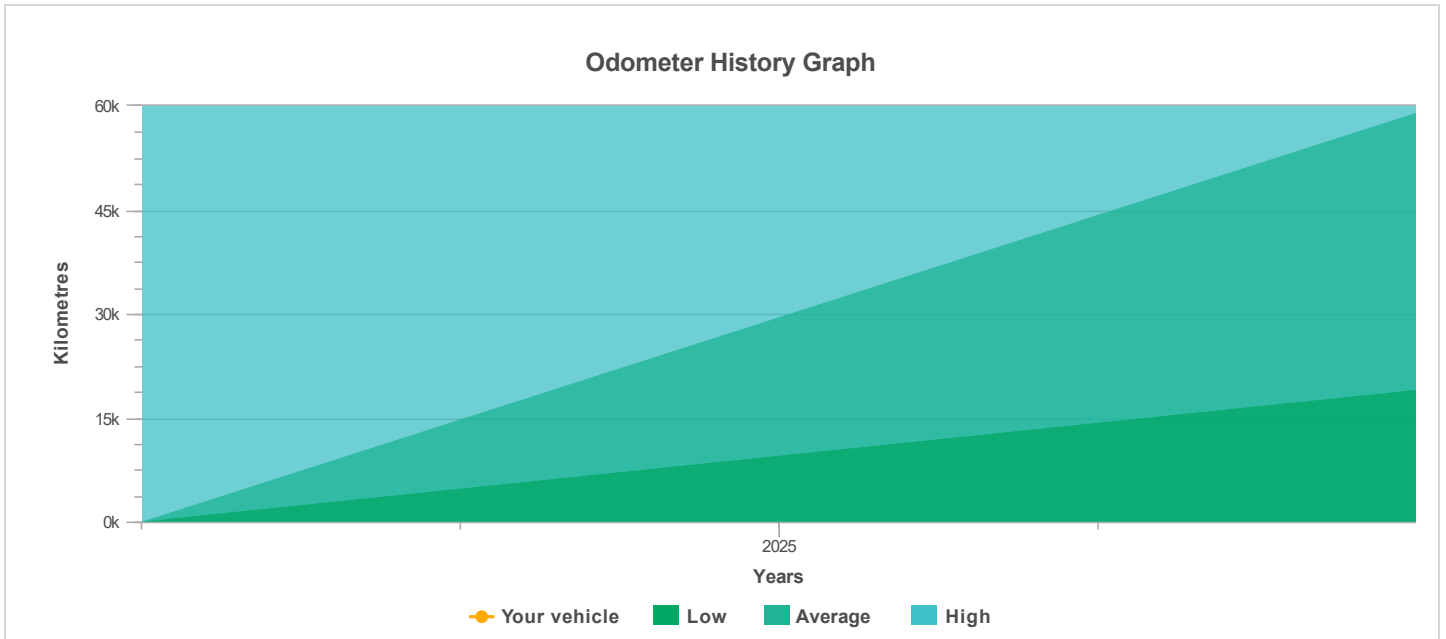

READING ENTERED BY YOU

Kilometres	41,381
Date reported	19/02/2025

The odometer history for this vehicle has been supplied to CarHistory by various sources within the automotive industry.

Kilometres	Date reported	Alerts
41,381	19/02/2025	