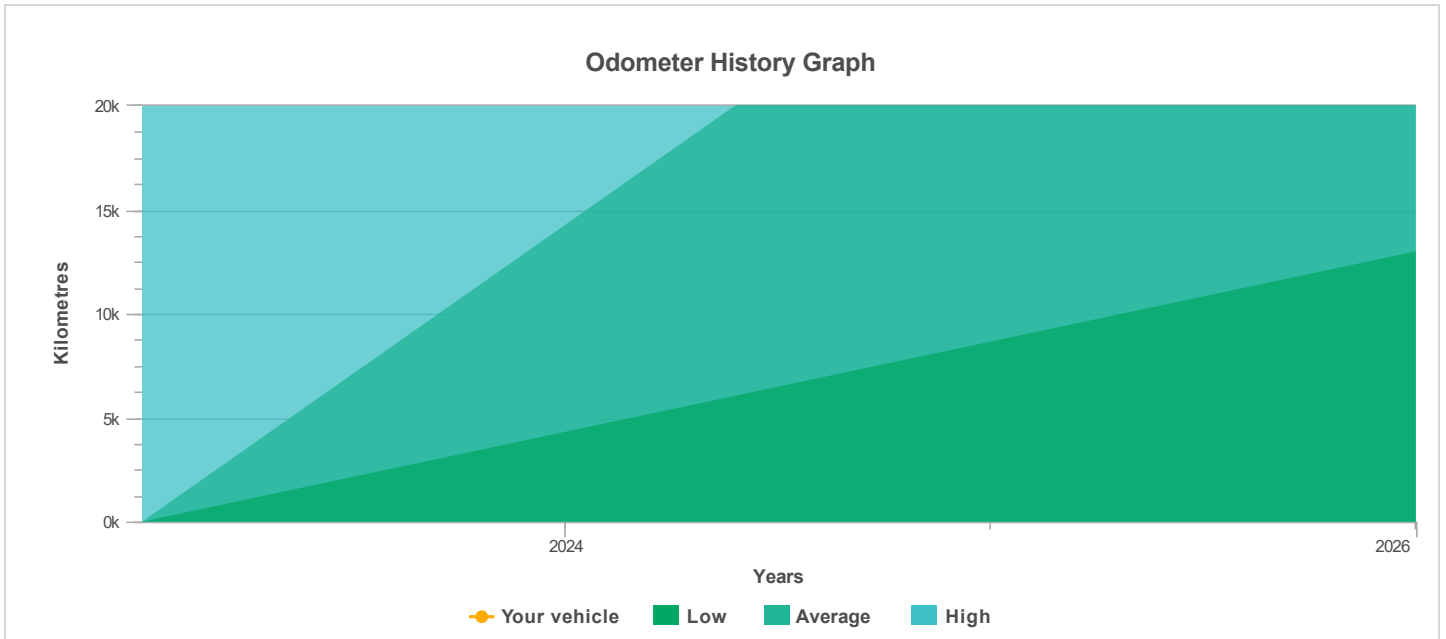

READING ENTERED BY YOU

Kilometres	19,865
Date reported	25/09/2024

The odometer history for this vehicle has been supplied to CarHistory by various sources within the automotive industry.

Kilometres	Date reported	Alerts
19,865	25/09/2024	