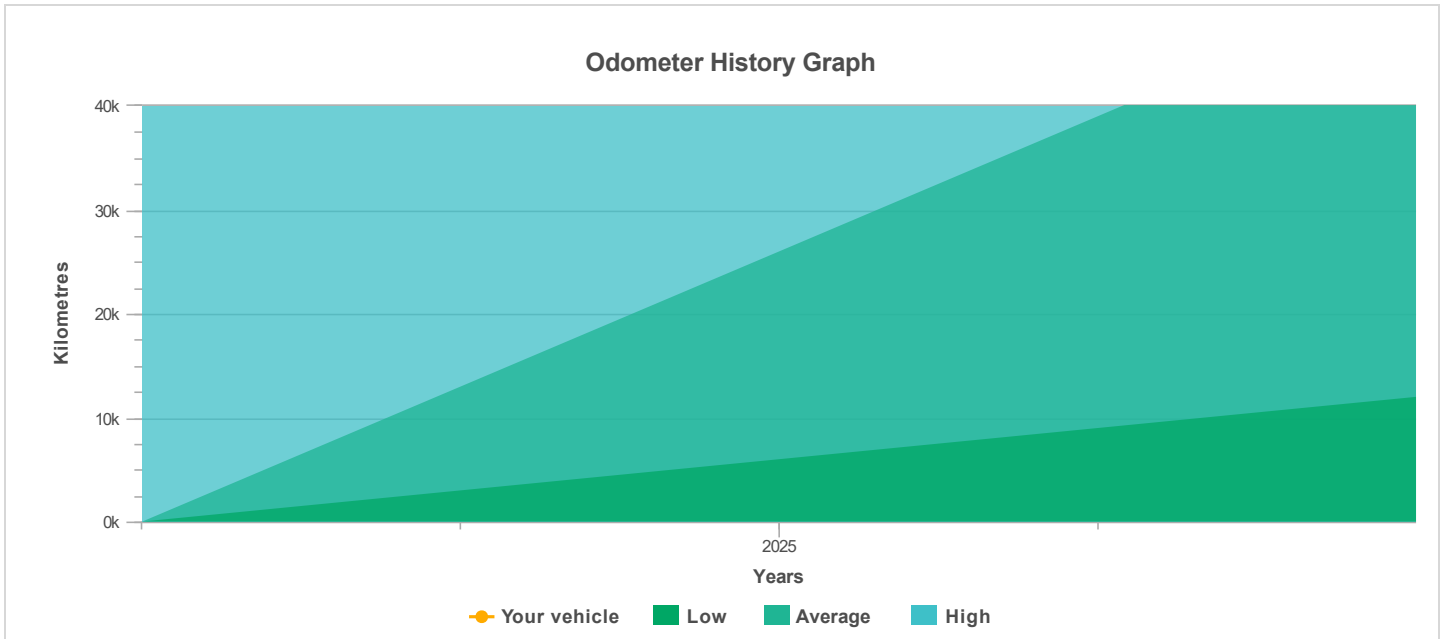

READING ENTERED BY YOU

Kilometres	28,464
Date reported	08/01/2025

The odometer history for this vehicle has been supplied to CarHistory by various sources within the automotive industry.

Kilometres	Date reported	Alerts
28,464	08/01/2025	