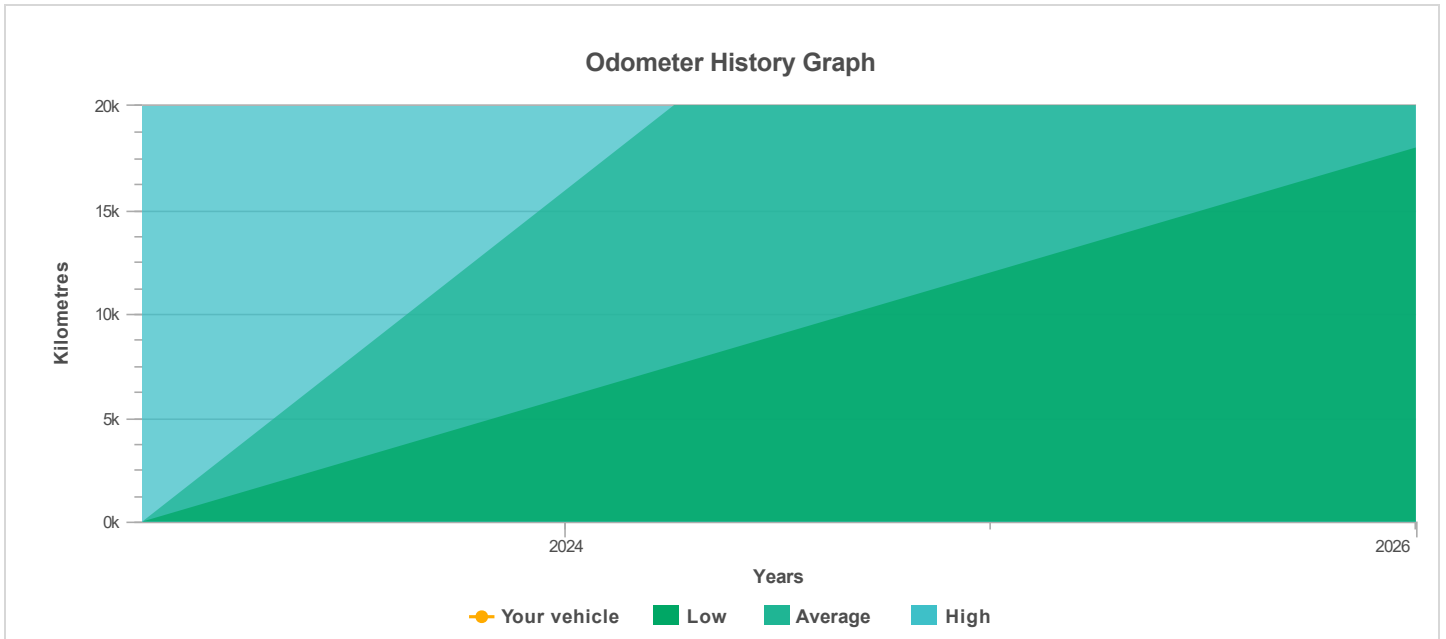

READING ENTERED BY YOU

Kilometres	18,384
Date reported	18/10/2024

The odometer history for this vehicle has been supplied to CarHistory by various sources within the automotive industry.

Kilometres	Date reported	Alerts
18,384	18/10/2024	