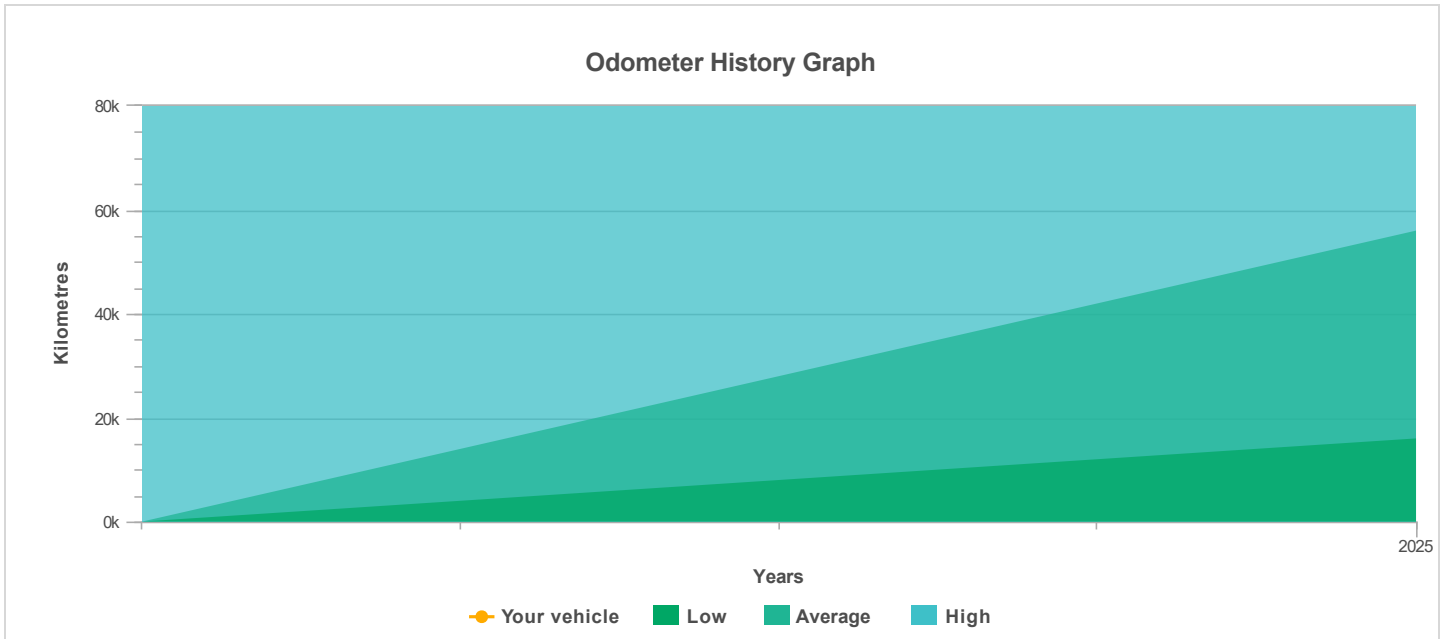

READING ENTERED BY YOU

Kilometres	63,990
Date reported	29/12/2023

The odometer history for this vehicle has been supplied to CarHistory by various sources within the automotive industry.

Kilometres	Date reported	Alerts
63,990	29/12/2023	