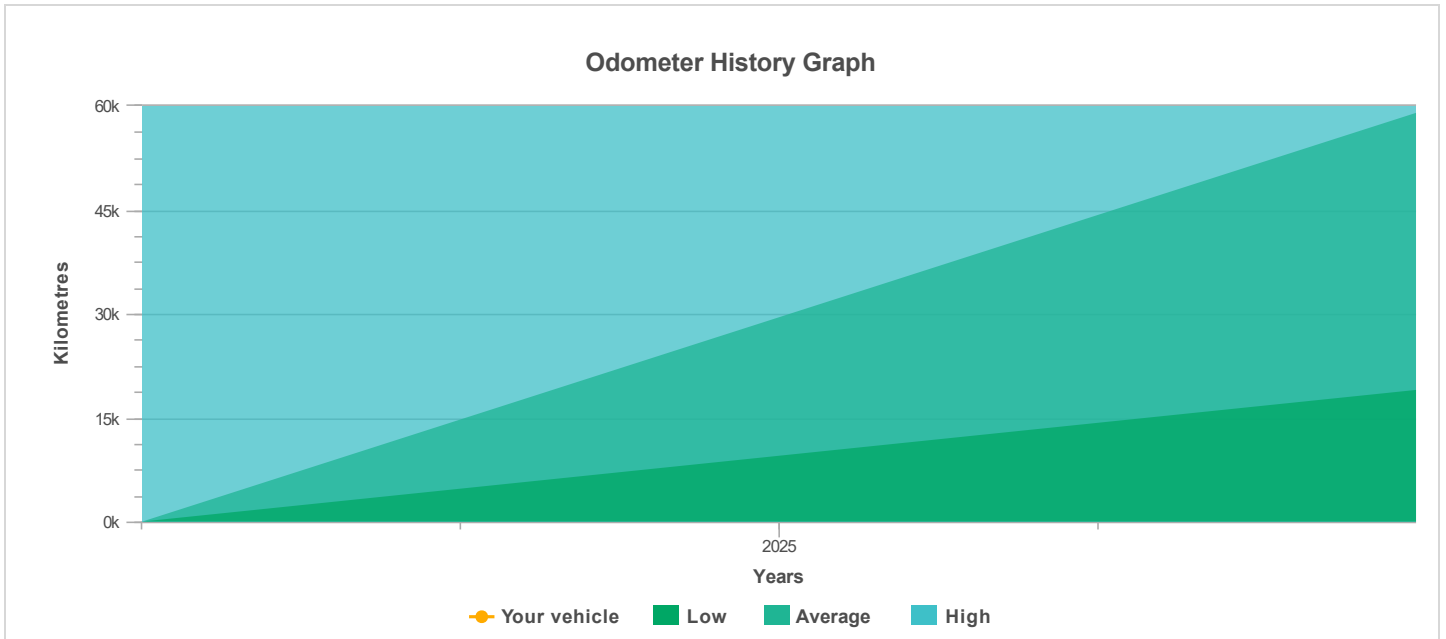

READING ENTERED BY YOU

Kilometres	42,991
Date reported	18/02/2025

The odometer history for this vehicle has been supplied to CarHistory by various sources within the automotive industry.

Kilometres	Date reported	Alerts
42,991	18/02/2025	