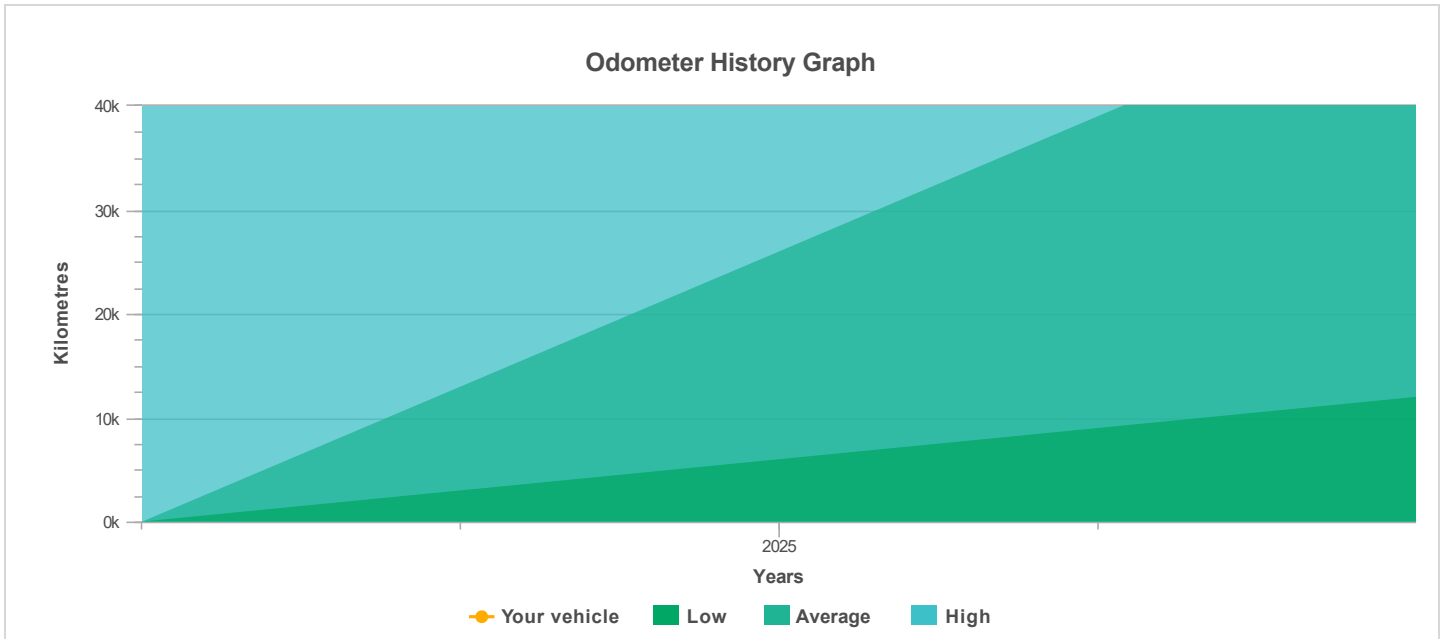

READING ENTERED BY YOU

Kilometres	23,643
Date reported	10/01/2025

The odometer history for this vehicle has been supplied to CarHistory by various sources within the automotive industry.

Kilometres	Date reported	Alerts
23,643	10/01/2025	