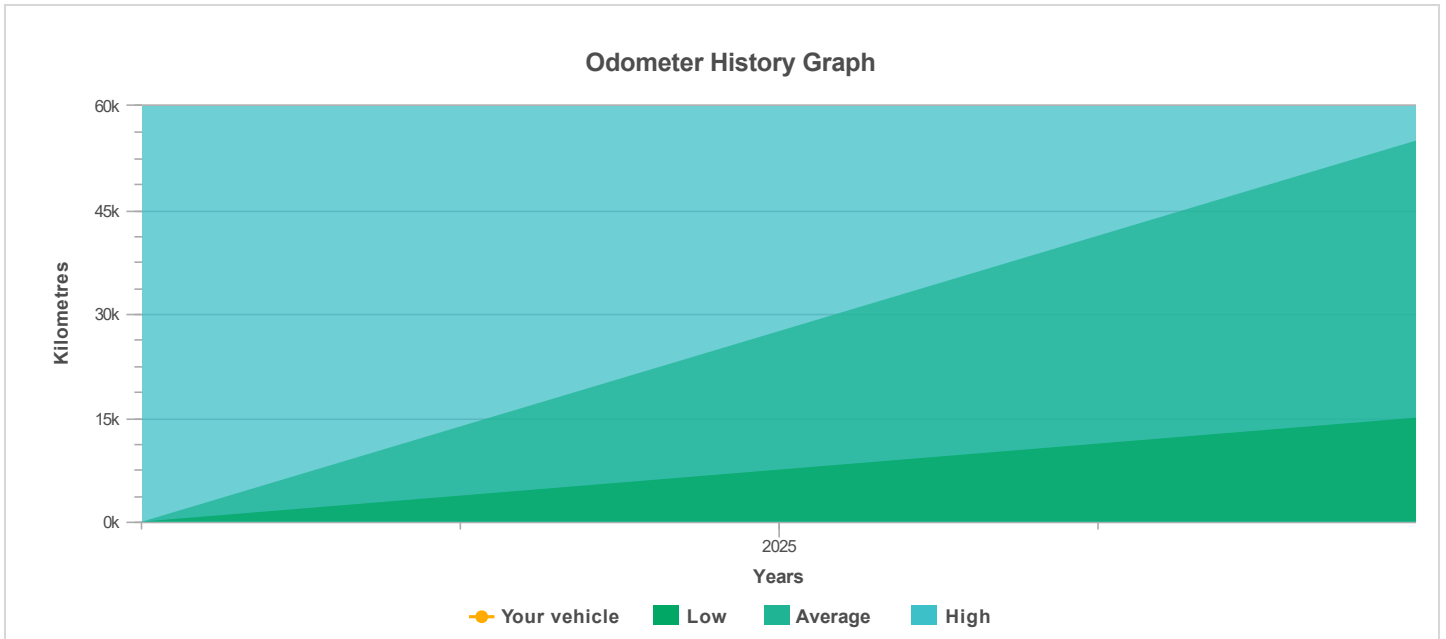

READING ENTERED BY YOU

Kilometres	50,906
Date reported	24/02/2025

The odometer history for this vehicle has been supplied to CarHistory by various sources within the automotive industry.

Kilometres	Date reported	Alerts
50,906	24/02/2025	