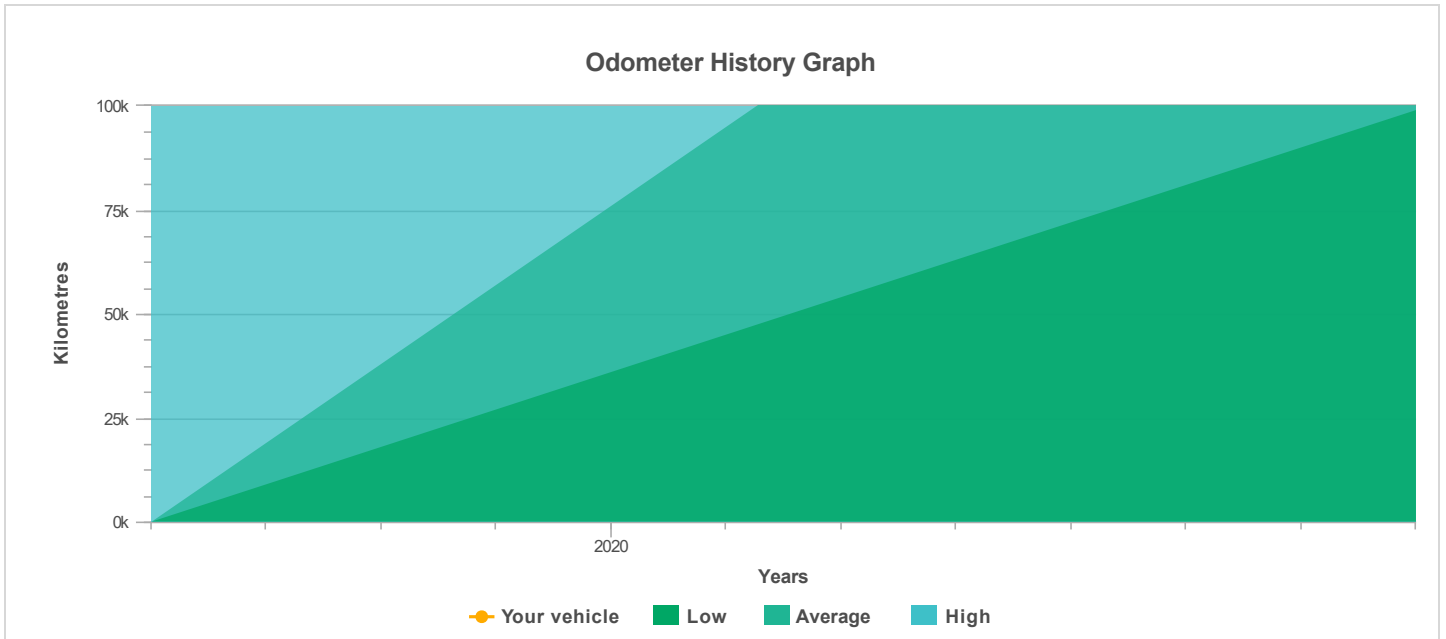

READING ENTERED BY YOU

Kilometres	97,676
Date reported	18/03/2025

The odometer history for this vehicle has been supplied to CarHistory by various sources within the automotive industry.

Kilometres	Date reported	Alerts
97,676	18/03/2025	