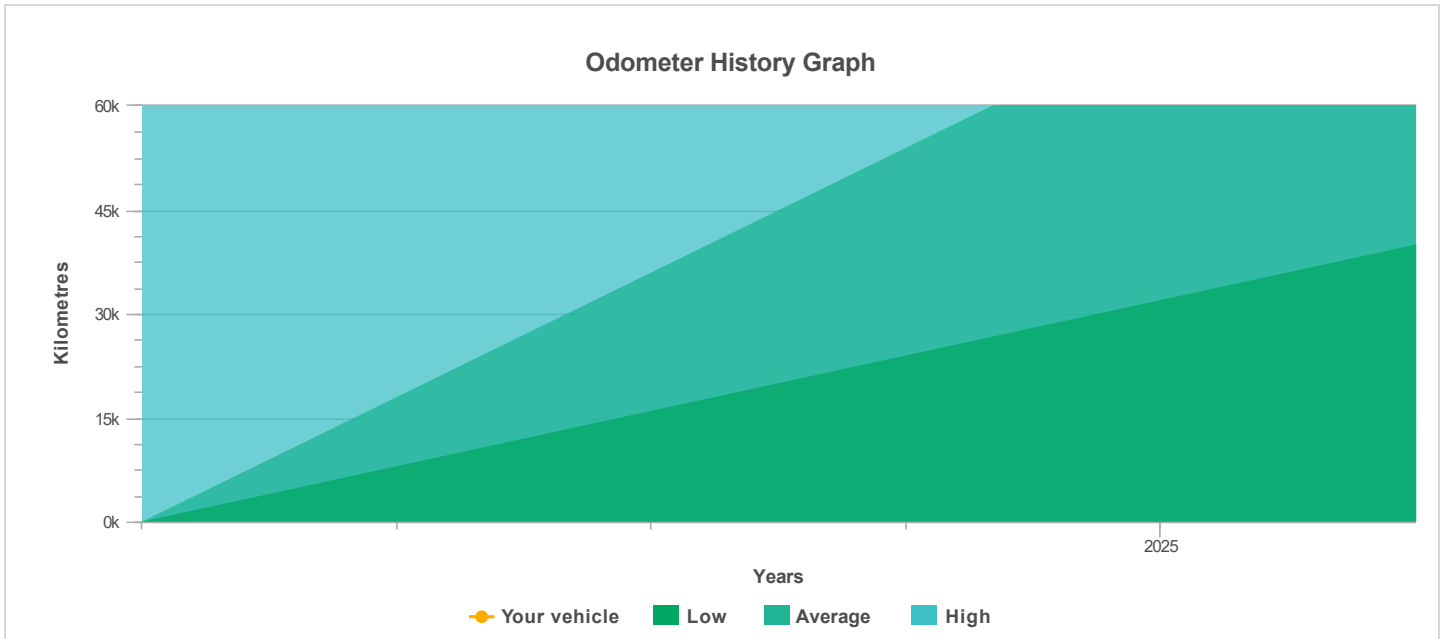

READING ENTERED BY YOU

Kilometres	59,080
Date reported	12/11/2024

The odometer history for this vehicle has been supplied to CarHistory by various sources within the automotive industry.

Kilometres	Date reported	Alerts
59,080	12/11/2024	