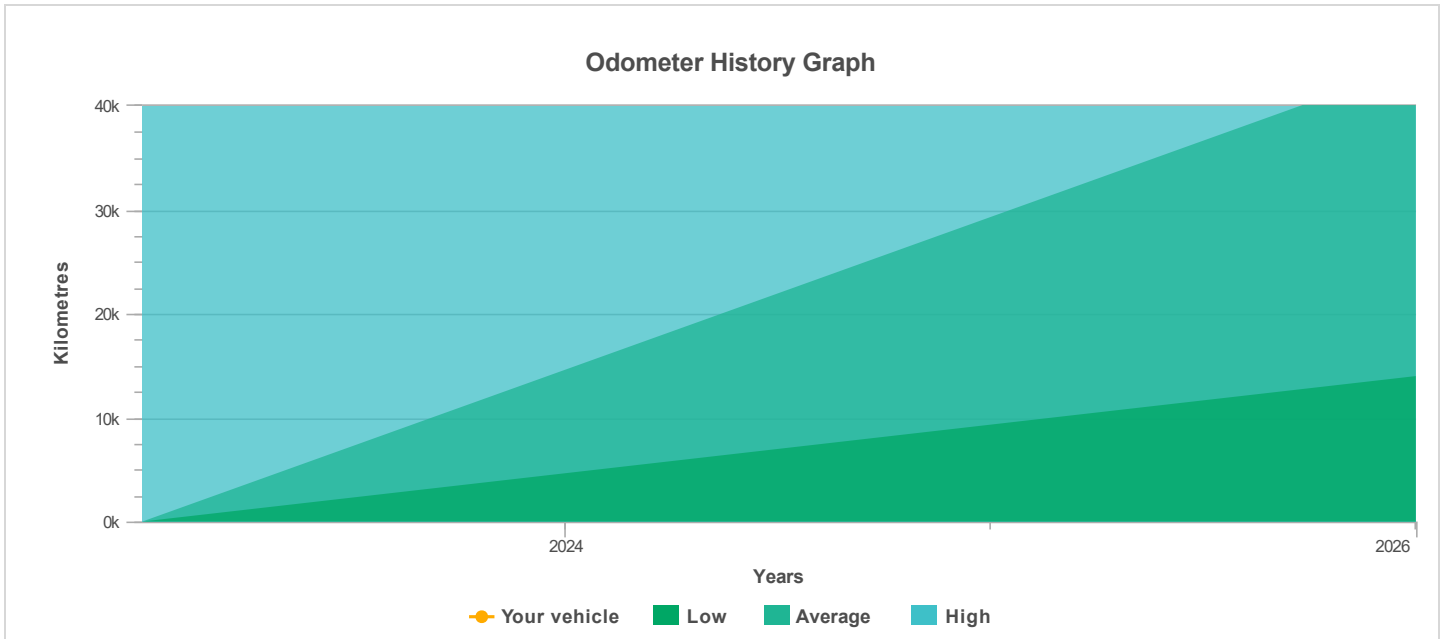

READING ENTERED BY YOU

Kilometres	31,193
Date reported	04/11/2024

The odometer history for this vehicle has been supplied to CarHistory by various sources within the automotive industry.

Kilometres	Date reported	Alerts
31,193	04/11/2024	