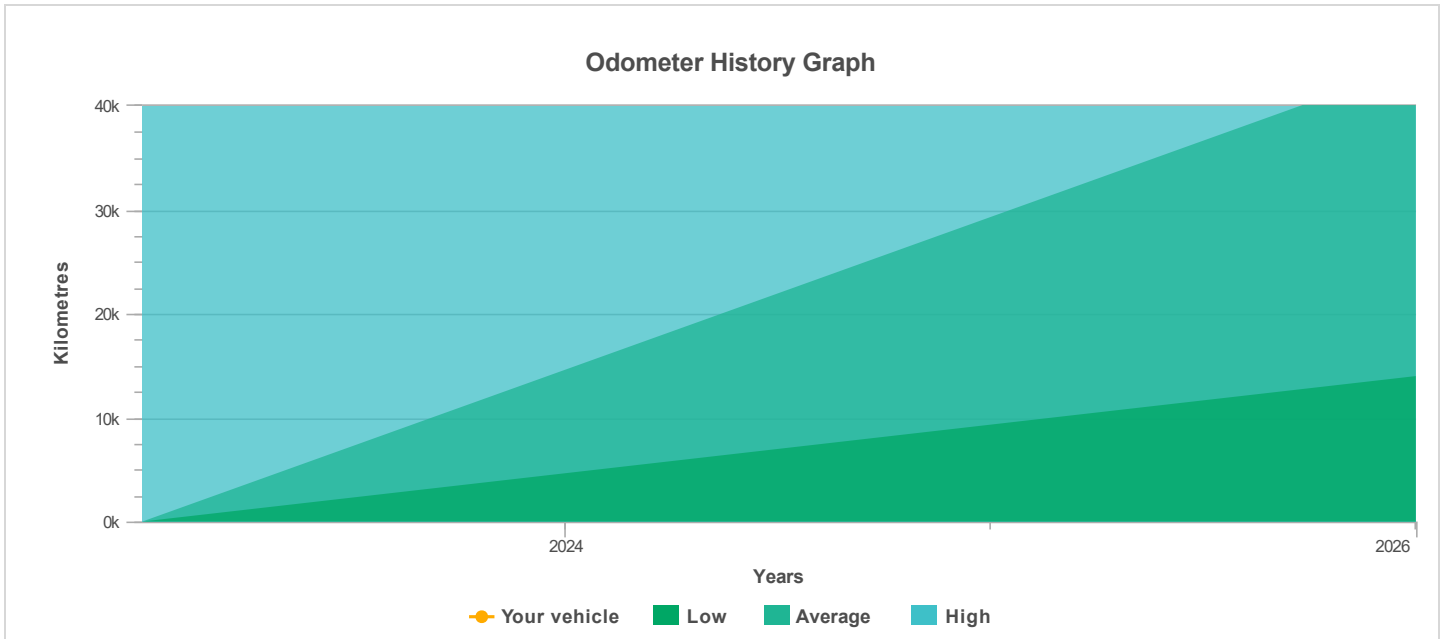

READING ENTERED BY YOU

Kilometres	28,088
Date reported	01/11/2024

The odometer history for this vehicle has been supplied to CarHistory by various sources within the automotive industry.

Kilometres	Date reported	Alerts
28,088	01/11/2024	