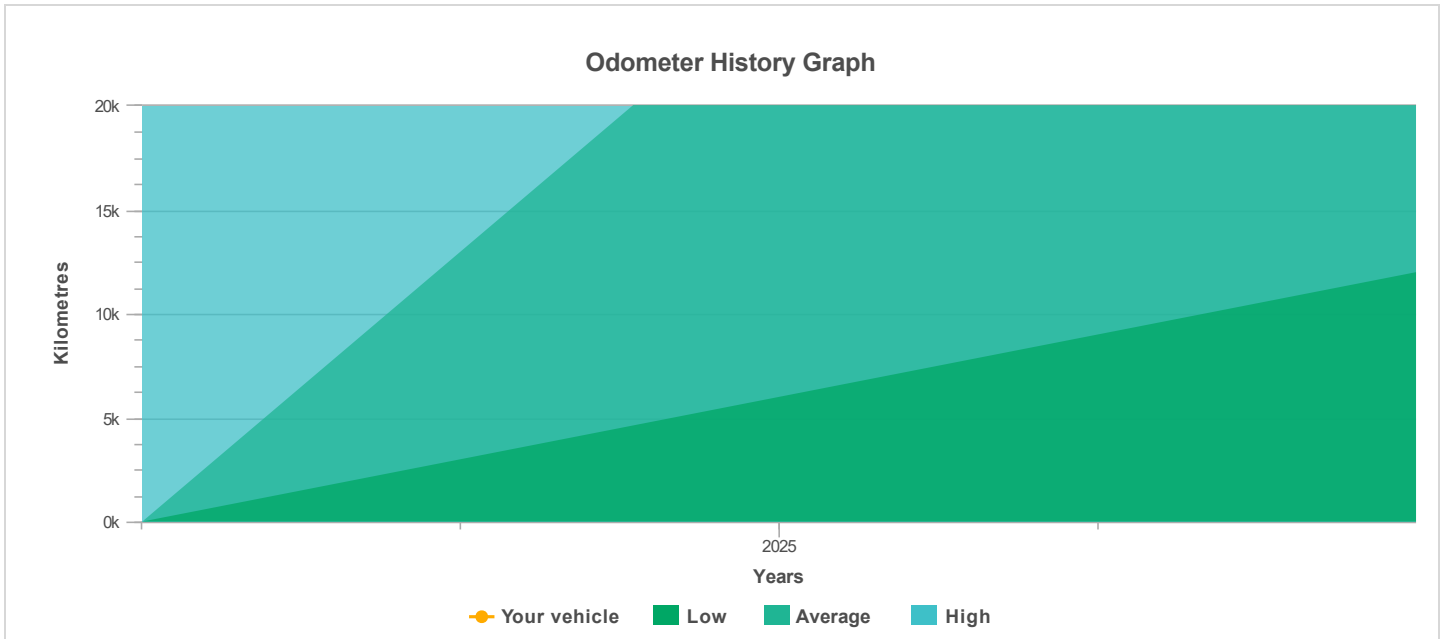

READING ENTERED BY YOU

Kilometres	10,499
Date reported	15/01/2025

The odometer history for this vehicle has been supplied to CarHistory by various sources within the automotive industry.

Kilometres	Date reported	Alerts
10,499	15/01/2025	