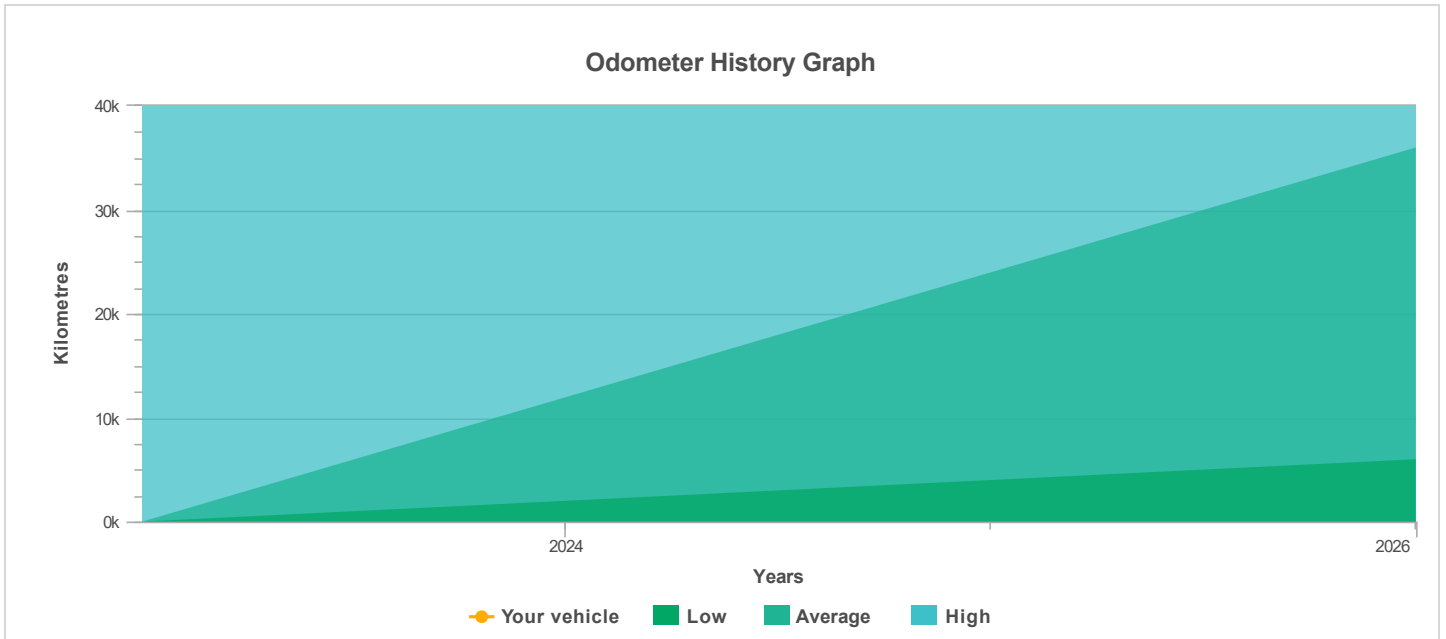

READING ENTERED BY YOU

Kilometres	26,480
Date reported	22/04/2024

The odometer history for this vehicle has been supplied to CarHistory by various sources within the automotive industry.

Kilometres	Date reported	Alerts
26,480	22/04/2024	