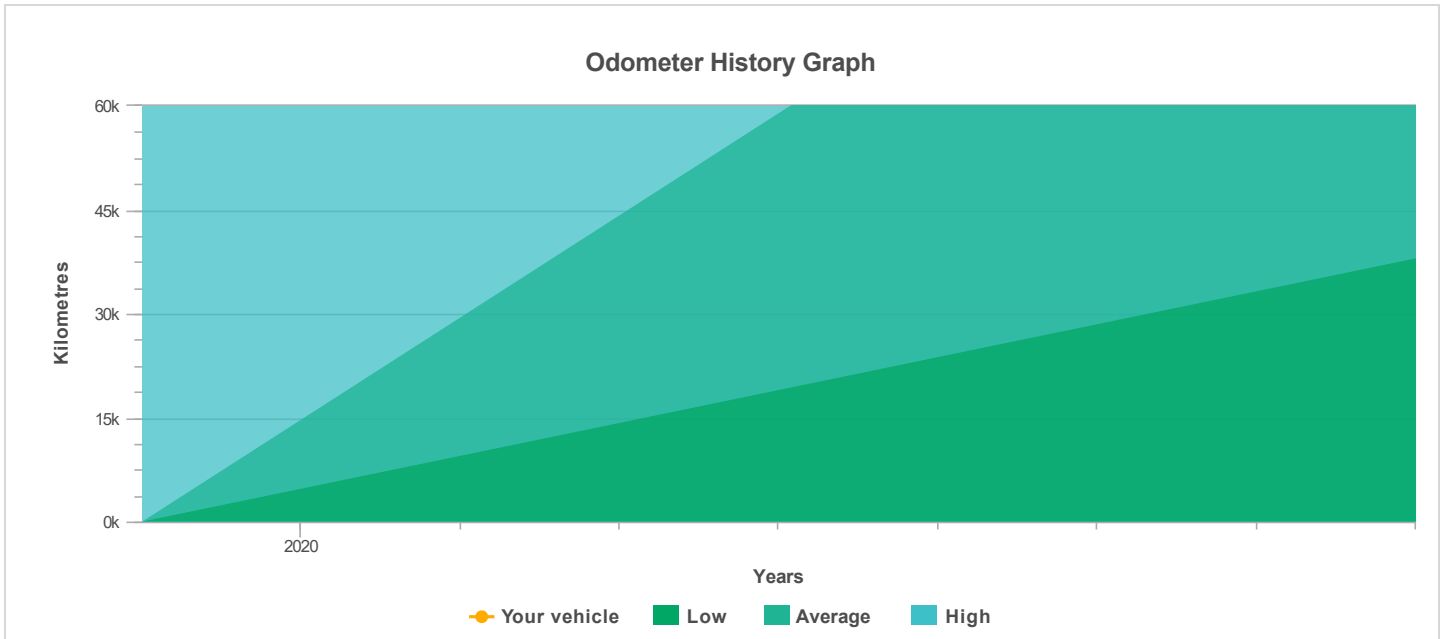

READING ENTERED BY YOU

Kilometres	58,425
Date reported	25/03/2025

The odometer history for this vehicle has been supplied to CarHistory by various sources within the automotive industry.

Kilometres	Date reported	Alerts
58,425	25/03/2025	