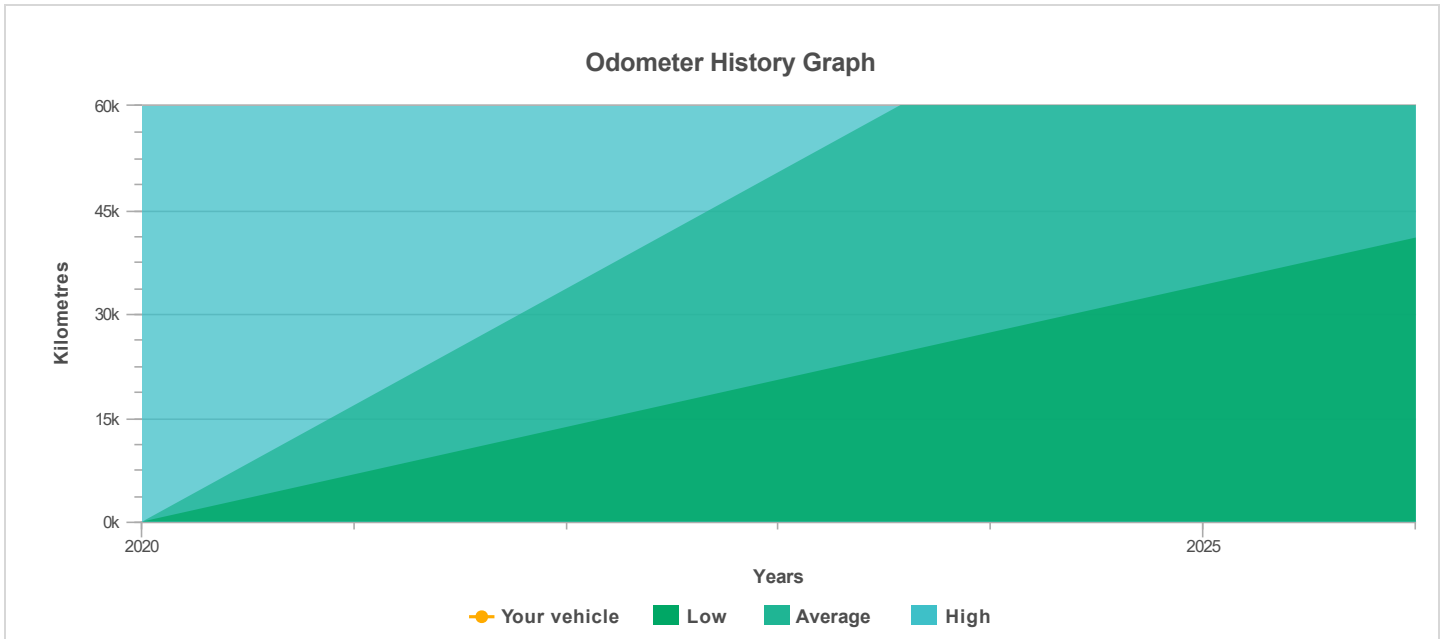

READING ENTERED BY YOU

Kilometres	40,856
Date reported	18/10/2024

The odometer history for this vehicle has been supplied to CarHistory by various sources within the automotive industry.

Kilometres	Date reported	Alerts
40,856	18/10/2024	