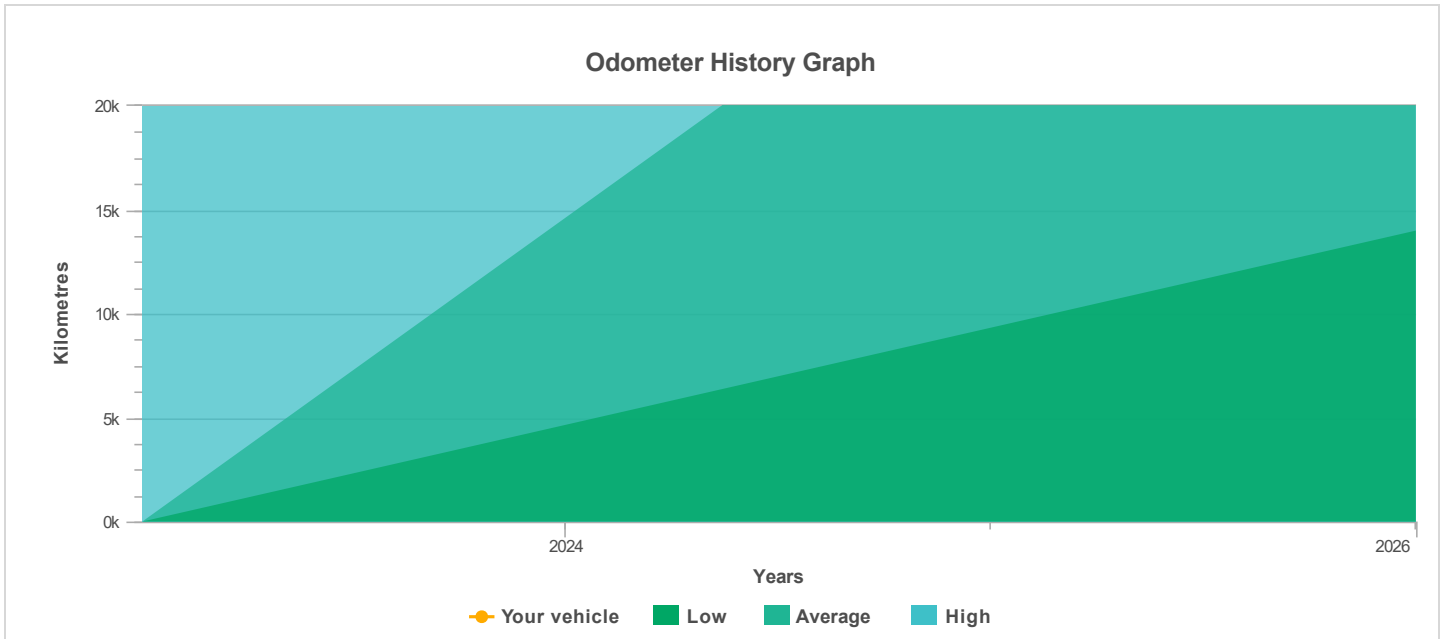

READING ENTERED BY YOU

Kilometres	19,076
Date reported	19/07/2024

The odometer history for this vehicle has been supplied to CarHistory by various sources within the automotive industry.

Kilometres	Date reported	Alerts
19,076	19/07/2024	