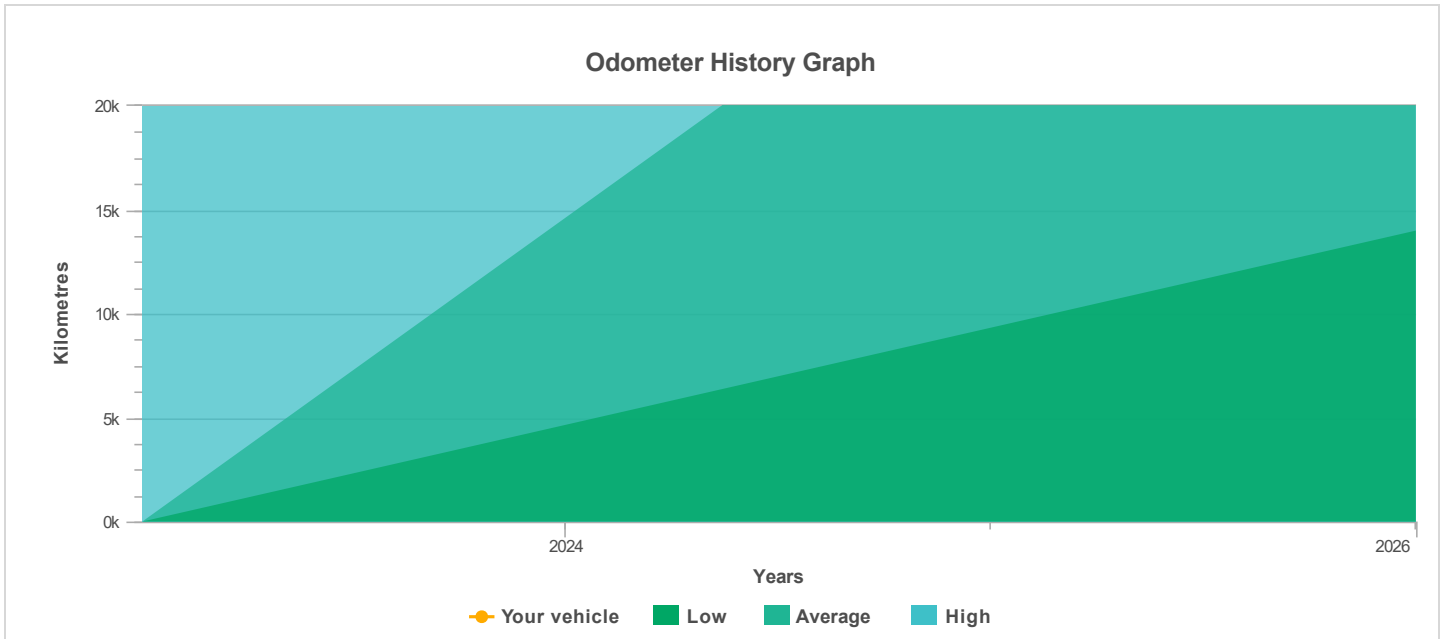

READING ENTERED BY YOU

Kilometres	16,254
Date reported	07/11/2024

The odometer history for this vehicle has been supplied to CarHistory by various sources within the automotive industry.

Kilometres	Date reported	Alerts
16,254	07/11/2024	