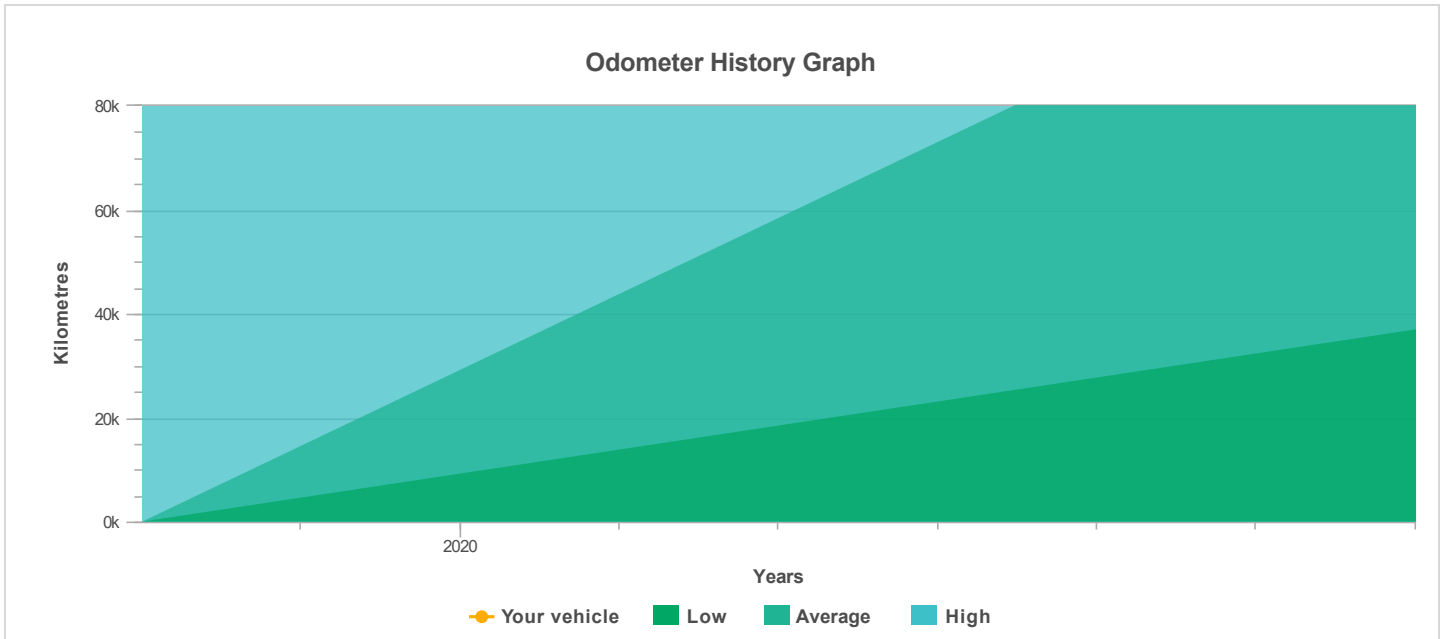

READING ENTERED BY YOU

Kilometres	67,068
Date reported	22/05/2024

The odometer history for this vehicle has been supplied to CarHistory by various sources within the automotive industry.

Kilometres	Date reported	Alerts
67,068	22/05/2024	