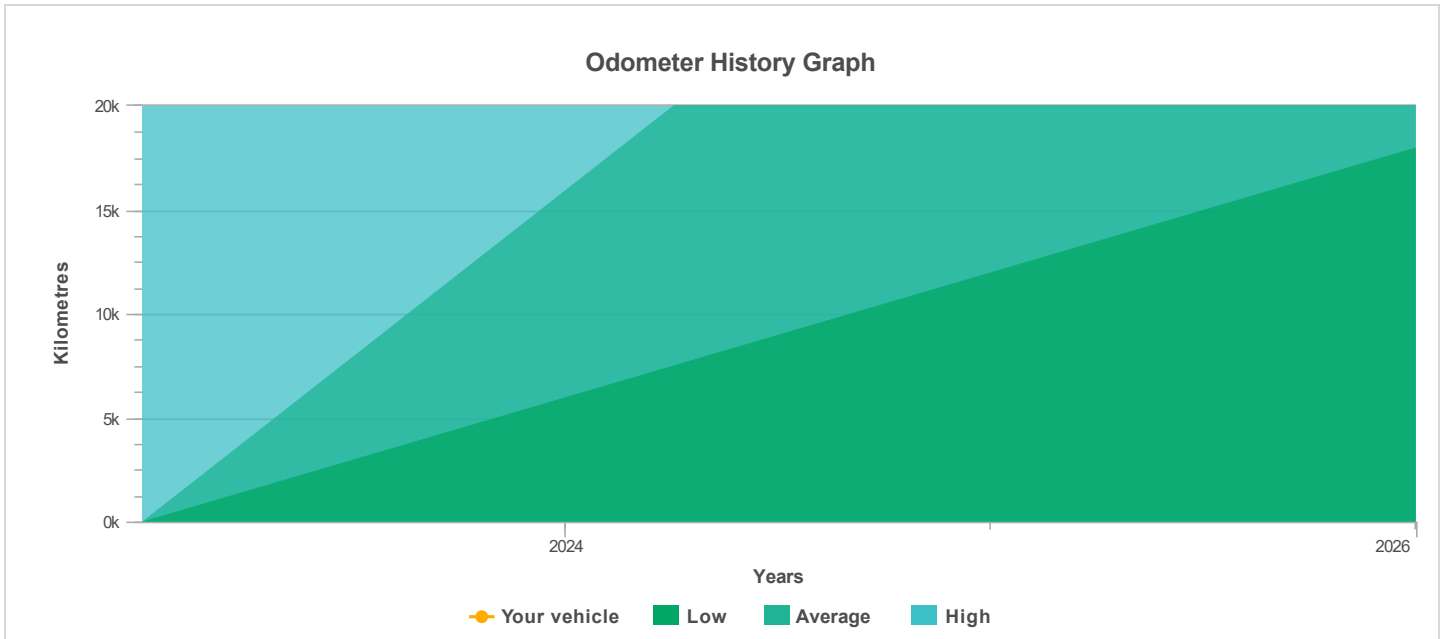

READING ENTERED BY YOU

Kilometres	15,855
Date reported	17/10/2024

The odometer history for this vehicle has been supplied to CarHistory by various sources within the automotive industry.

Kilometres	Date reported	Alerts
15,855	17/10/2024	