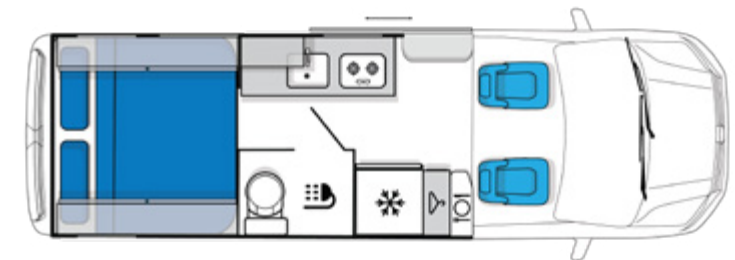

VW.22-2

L 6840 mm
W 2050 mm
H 2600 mm

4 cylinder turbo diesel

All Wheel Drive

8 Speed Automatic

The weights and dimensional data are not binding. Jayco reserves the right to alter specifications without notice. These are a guide only and will change depending on the accessories fitted to your van. It is advised to discuss this with your Jayco representative. The load carrying capacity of Jayco RV's vary from product to product to ensure it is fit-for-purpose.