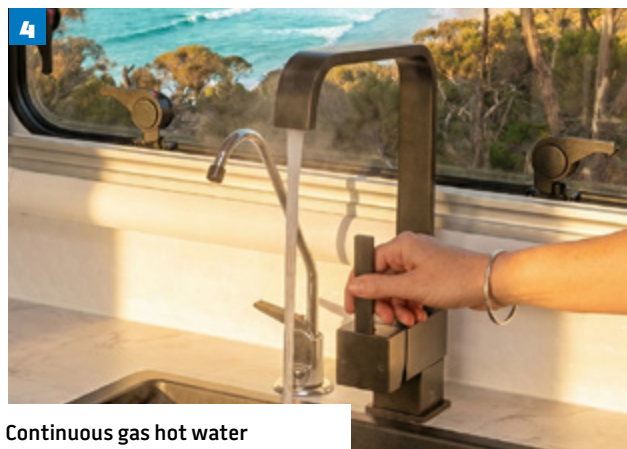

Continuous gas hot water