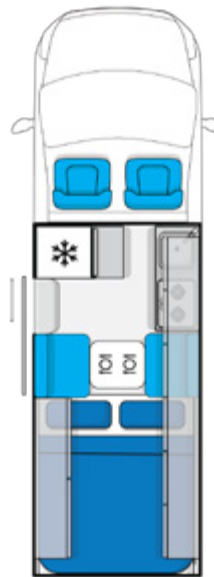

## 3. Smart Power System

A 200Ah lithium house battery, up to 260W<sup>^</sup> roof-mounted solar panel and Projecta battery management system help keep your essential systems powered.

# FLOOR PLANS

🚿 Shower ❄️ Refrigerator 👔 Wardrobe

L Travel Length W Travel Width H Travel Height

- 4 cylinder turbo diesel
- Front Wheel Drive
- 6 Speed Automated manual

**RM.19-3**

L	6200 mm
W	2150 mm
H	2770 mm