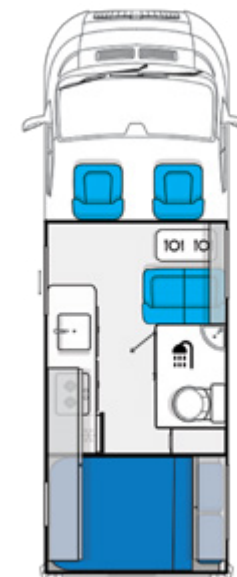

# FLOOR PLANS

🚿 Shower ❄️ Refrigerator 👔 Wardrobe

L Travel Length W Travel Width H Travel Height

- 4 cylinder turbo diesel
- Front Wheel Drive
- 6 Speed Automated manual

**RM.19-3**

L	6200 mm
W	2150 mm
H	2770 mm

- 4 cylinder turbo diesel
- Front Wheel Drive
- 6 Speed Automated manual

**RM.19-1**

L	6200 mm
W	2150 mm
H	2770 mm

- 4 cylinder turbo diesel
- Front Wheel Drive
- 8 Speed Automatic

**FD.19-1**

L	6370 mm
W	2150 mm
H	2740 mm