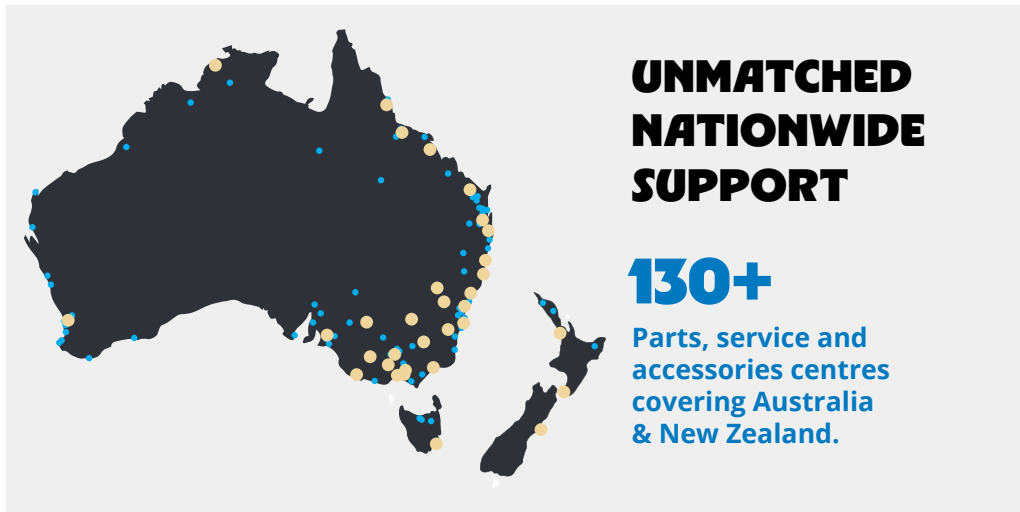

BUILT HERE. BACKED FOR THE LONG HAUL.

Proudly designed and built in Australia for over 50 years, Jayco caravans are engineered using quality materials and local expertise to suit Australian conditions. Just as importantly, they're supported long after you leave the showroom — so you can travel with confidence today, and for years to come.

MORE INCLUDED. FEWER COMPROMISES.

Jayco caravans come equipped with features many brands list as optional extras. That means better value from day one, fewer surprises, and a setup that's ready to go when you are — without needing to add more just to get started.

PARTS, ACCESSORIES & PEACE OF MIND.

With one of the largest parts and accessories networks in Australia and New Zealand, Jayco makes it easy to service, maintain and personalise your caravan over time. From routine maintenance to upgrades down the track, ownership is simple, supported and stress-free.

STRONG RESALE. SMARTER INVESTMENT.

Built with quality and long-term reliability in mind, Jayco caravans hold their value exceptionally well. It's an investment that delivers enjoyment now — and confidence when it's time to upgrade.