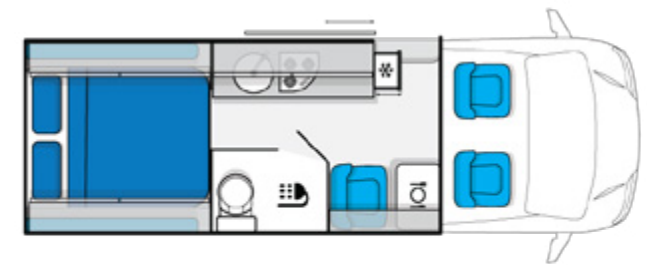

MADE FOR EASY ADVENTURES.

[^] Model specific

1. Flexible living spaces with a view

Thoughtfully designed sleeping areas convert seamlessly into a functional living space place to relax, dine and unwind after a day of exploring.

2. Compact Touring Kitchen

Prepare meals wherever you stop with a two-burner gas cooktop, microwave and storage, with 12V 90L[^] fridge keeps food and drinks fresh.

3. Smart Power System

A 200Ah lithium house battery, up to 260W[^] roof-mounted solar panel and Projecta battery management system help keep your essential systems powered.

4. Everyday Driving Convenience

Compact dimensions, modern driver technology and comfortable seating make JRV easy to drive, park and enjoy as an everyday vehicle.

FLOOR PLANS

🚿 Shower ❄️ Refrigerator 👔 Wardrobe

L Travel Length W Travel Width H Travel Height

- 4 cylinder turbo diesel
- Front Wheel Drive
- 6 Speed Automated manual

RM.19-3

L	6200 mm
W	2150 mm
H	2770 mm

- 4 cylinder turbo diesel
- Front Wheel Drive
- 6 Speed Automated manual

RM.19-1

L	6200 mm
W	2150 mm
H	2770 mm

- 4 cylinder turbo diesel
- Front Wheel Drive
- 8 Speed Automatic

FD.19-1

L	6370 mm
W	2150 mm
H	2740 mm

MS.22-2

L	6970 mm
W	2120 mm
H	2880 mm

- 4 cylinder turbo diesel
- Rear Wheel Drive
- 9 Speed Automatic

3

The weights and dimensional data are not binding. Jayco reserves the right to alter specifications without notice. These are a guide only and will change depending on the accessories fitted to your van. It is advised to discuss this with your Jayco representative. The load carrying capacity of Jayco RV's vary from product to product to ensure it is fit-for-purpose.