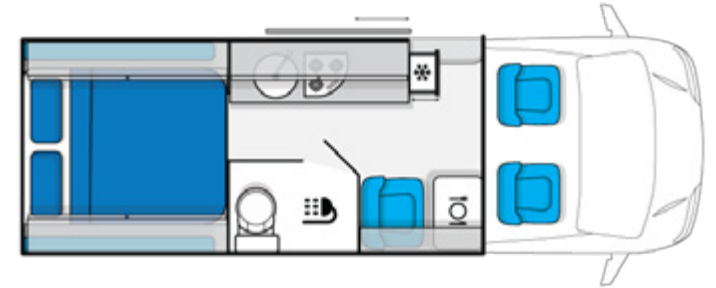

MADE FOR EXTENDED ADVENTURES.

1. Advanced Touring Platform

Built on the Mercedes-Benz Sprinter AWD platform with 9-speed automatic transmission, 140/400 poer-kW/torque-Nm and extra off-road clearance delivering touring performance and technology.

2. Off-Grid Capability

With a 300Ah lithium house battery, 260W roof-mounted solar, Projecta battery management system, 86L fresh water and 110L grey water capacity, JRV-AV is equipped for extended touring.

3. Advanced Driver Technology

Modern driver assistance systems, integrated navigation and a 10.25" multimedia display provide intuitive control of vehicle functions, media and navigation.

4. Premium Driver Comfort

Man made leather seating and an electric entry step add everyday convenience when arriving and departing your campsite, while the well-appointed driver cabin creates a comfortable environment for extended journeys.

FLOOR PLAN

🚿 Shower ❄️ Refrigerator 👔 Wardrobe

L Travel Length W Travel Width H Travel Height

MS.22-2

L 6970 mm
W 2120 mm
H 2990 mm

The weights and dimensional data are not binding. Jayco reserves the right to alter specifications without notice. These are a guide only and will change depending on the accessories fitted to your van. It is advised to discuss this with your Jayco representative. The load carrying capacity of Jayco RV's vary from product to product to ensure it is fit-for-purpose.