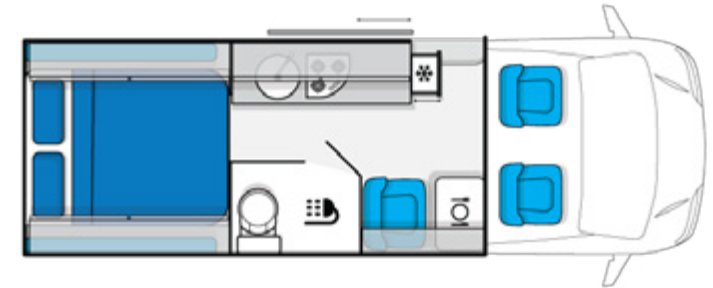

FLOOR PLANS

Shower Refrigerator Wardrobe

L Travel Length W Travel Width H Travel Height

MS.22-2

L 6970 mm
W 2120 mm
H 2880 mm

4 cylinder turbo diesel

Rear Wheel Drive

9 Speed Automatic