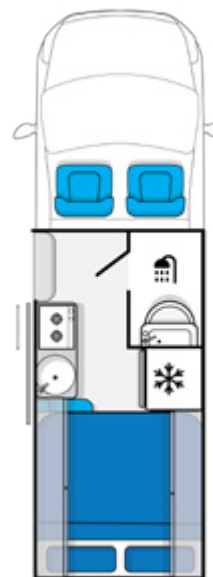

# FLOOR PLANS

🚿 Shower ❄️ Refrigerator 👔 Wardrobe

L Travel Length W Travel Width H Travel Height

- 4 cylinder turbo diesel
- Front Wheel Drive
- 6 Speed Automated manual

**RM.19-3**

L	6200 mm
W	2150 mm
H	2770 mm

- 4 cylinder turbo diesel
- Front Wheel Drive
- 6 Speed Automated manual

**RM.19-1**

L	6200 mm
W	2150 mm
H	2770 mm

- 4 cylinder turbo diesel
- Front Wheel Drive
- 8 Speed Automatic

**FD.19-1**

L	6370 mm
W	2150 mm
H	2740 mm