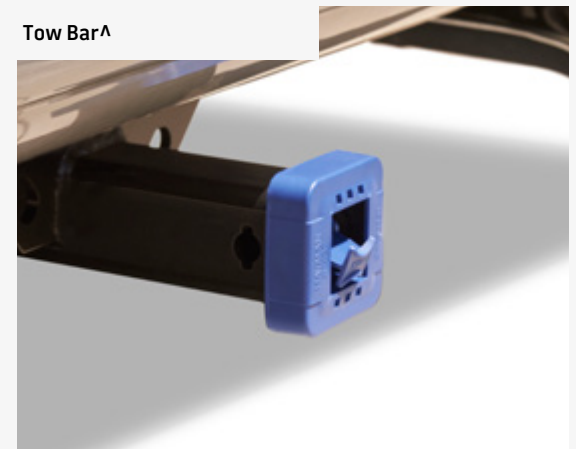

## POPULAR OPTIONS FOR CAMPERVANS

Visit your local Jayco dealer for full list of available optional features

Sirocco Fans<sup>^</sup>

Diesel Heater<sup>^</sup>

Tow Bar<sup>^</sup>