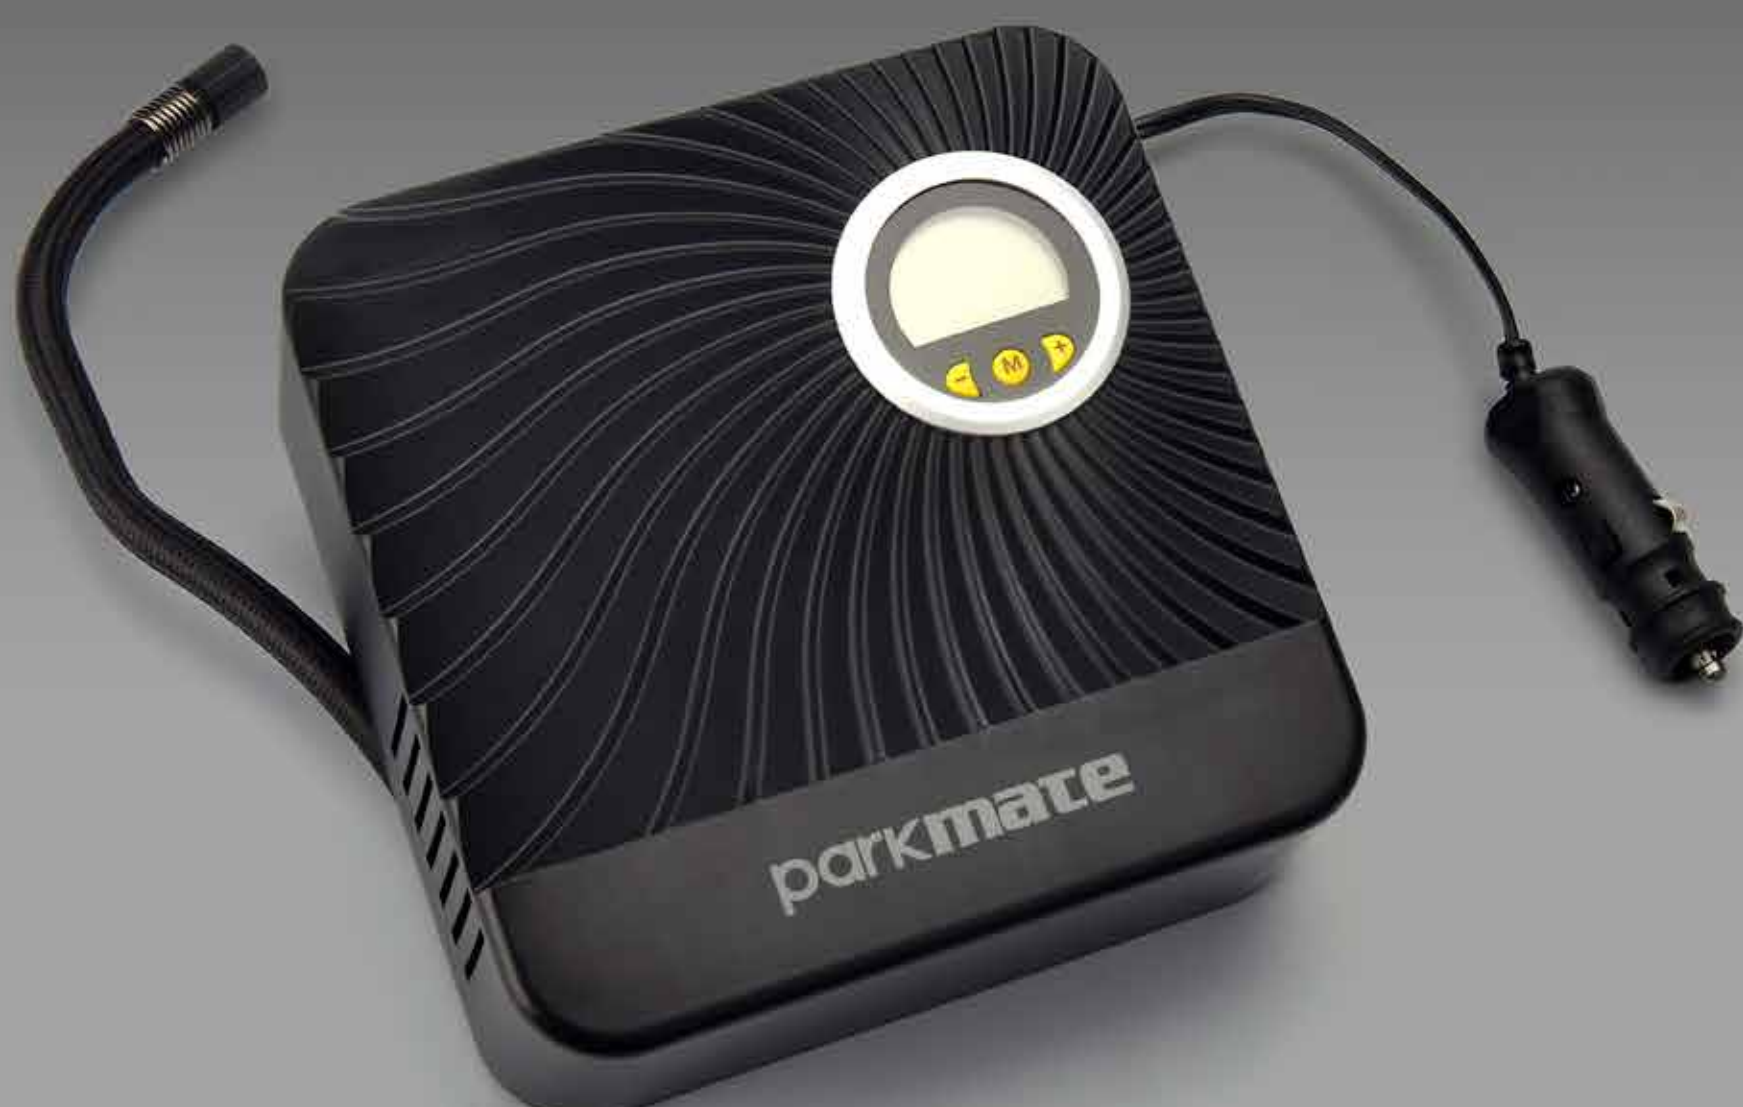

**3 Auxiliary 12V Smart Power Outlet - Dual Socket with Light**

**4 Auxiliary 12V Smart Power Outlet - Single Socket with Light**

**5 Auxiliary Battery Kit - Tub Mounted with 25 or 40A Charger**

**6 Auxiliary Battery Kit Accessory - Dual 12v Power Socket for Tub Mounted Kits Only**

**7 Dash Cam - DTF-900 Front Camera**

**8 Dash Cam - DTF-922 Front & Rear Camera Kit**

**9 Dash Cam - DTF-942D Front, Rear & Internal Camera Kit**

10

10 Digital Tyre Inflator

11

11 Fridge - ARB Classic Series II