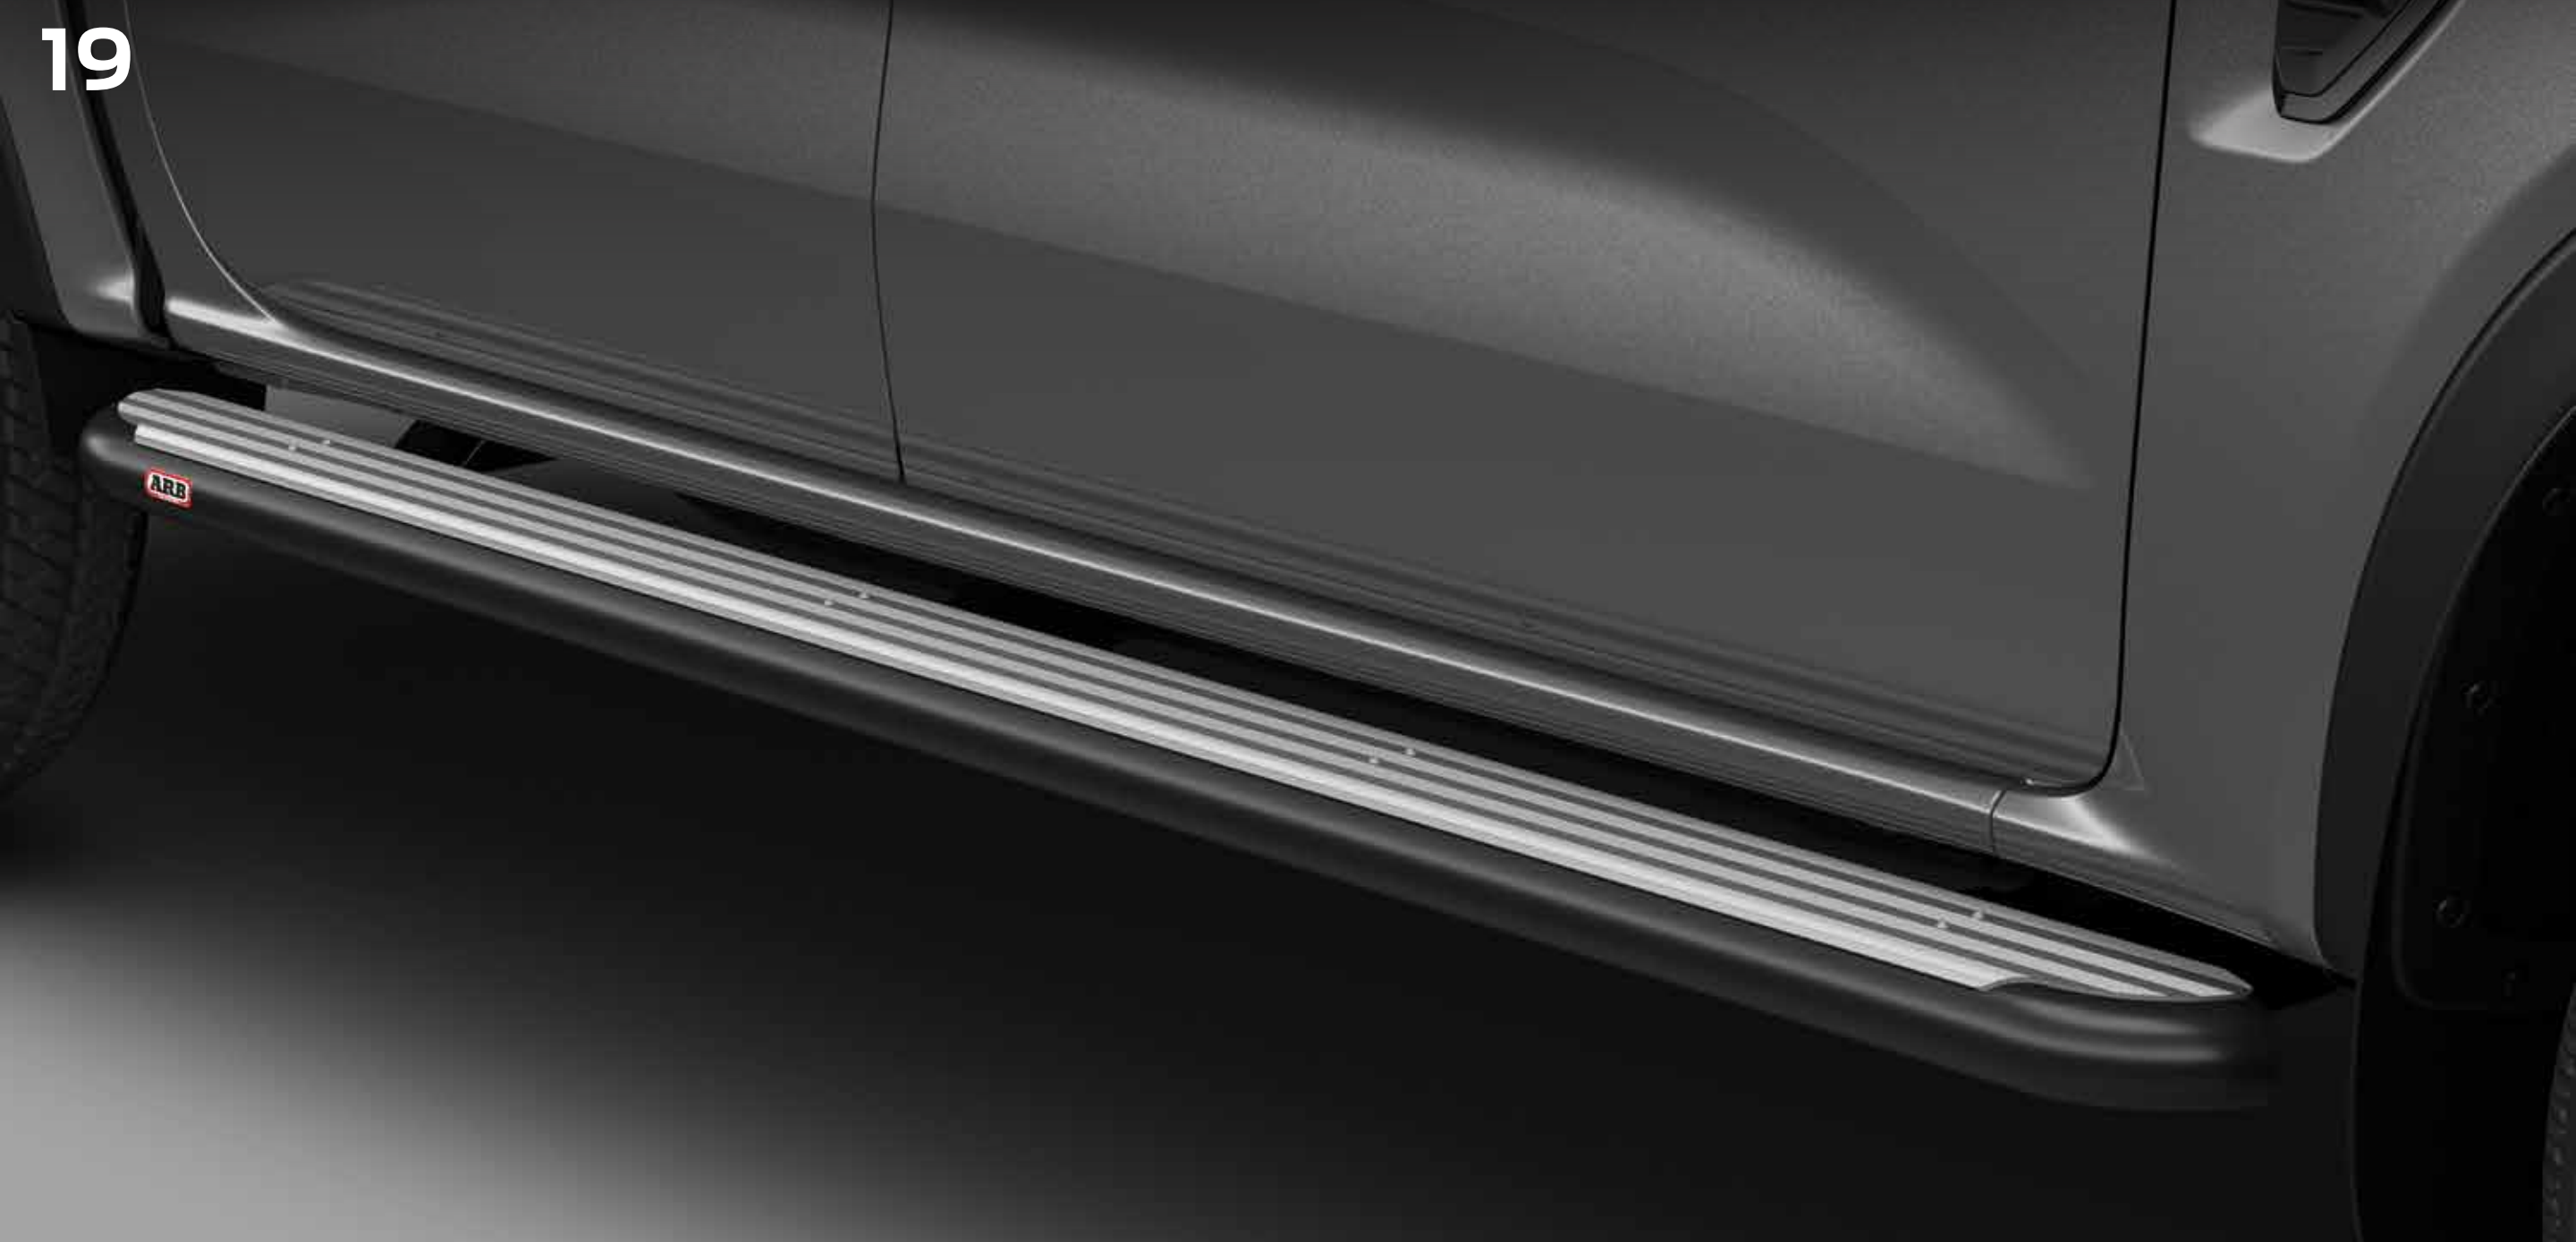

16 Recovery Points - Rear - for Ford Towbar

17

17 Roof Top Platform - BASE Rack for Cabin Double Cab (1255 x 1155)

18

18 Roof Top Tent - Flinders

19

19 Side Steps - Summit Frame Mounted

20