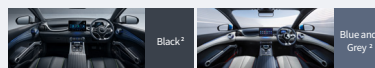

INTERIOR COLOUR