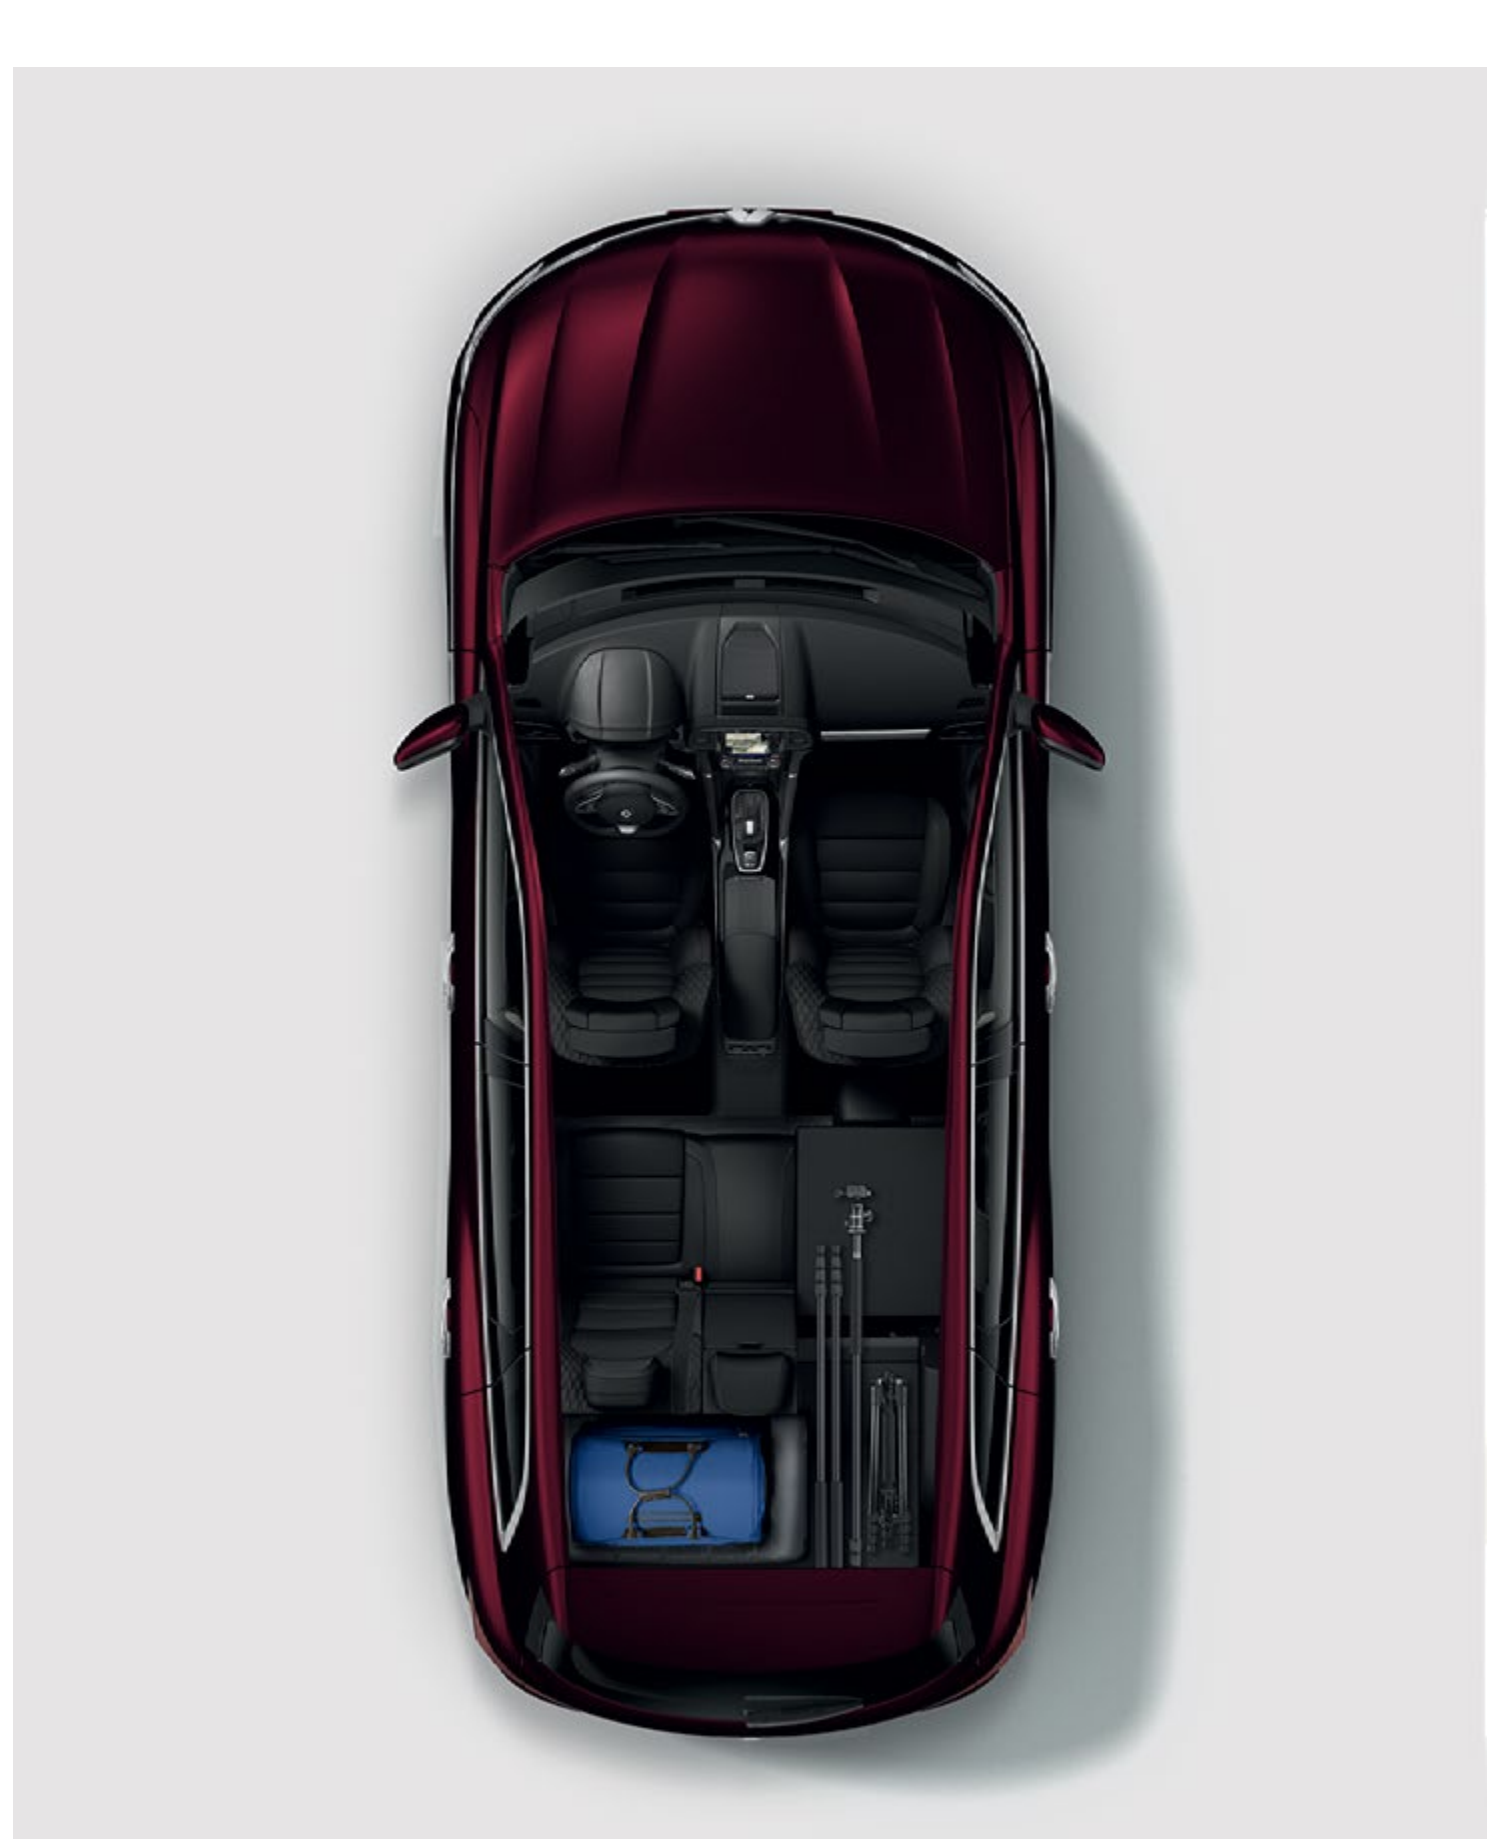

03. interior space

made easy

Renault Koleos makes everyday life easier.

**Have you got your hands full?
To open the boot, simply place your foot underneath the rear bumper.**

Simply fold down the rear seats to expand the already generous luggage space to a huge area with a fully flat floor.

2-front seat configuration

1/3 folded configuration in row 2

overseas model shown

build and price →

04. multimedia

technology by your side

In the cockpit, you'll find a portrait-orientated 8.7" touch screen. This gives you access to navigation and multimedia services.