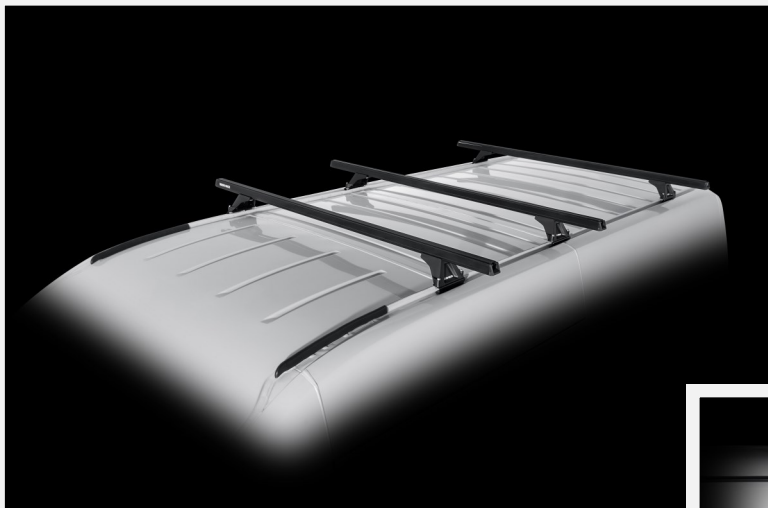

Driving Lights (requires harness and finishing kit)  
MA028

LED Driving Lights (requires harness and finishing kit)  
MA030

Bluetooth  
LV185

Description	Part No.
<b>Side Windows</b>	
Left Front—LWB	LV136LF
Left Centre—LWB	LV136LC
Left Rear—LWB & SWB	LV136LR
Right Front—LWB	LV136RF
Right Centre—LWB	LV136RC
Right Rear—LWB & SWB	LV136RR
Left or Right Front—SWB only	LV136
<b>Cargo Barrier</b>	
SWB	LDCB-V800-LR
LWB MR	LDCB-V800-MR
LWB HR	LDCB-V800-HR
<b>Wooden Floor</b>	
LWB	LV201
SWB	LV200
<b>Wooden Side Panels</b>	
SW LR	LV202
LWB MR/HR	LV203
<b>Interior Lights</b>	
Includes Harness & 3 Lights	LV182