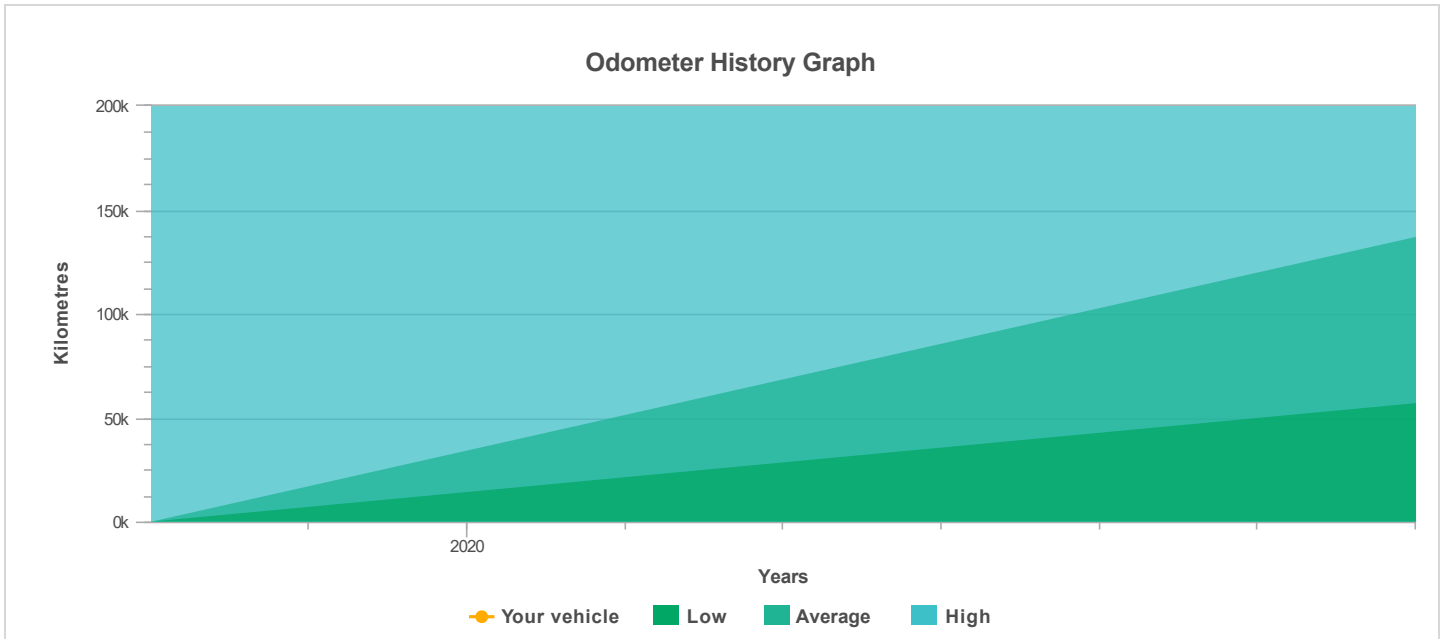

READING ENTERED BY YOU

Kilometres	106,371
Date reported	02/12/2024

The odometer history for this vehicle has been supplied to CarHistory by various sources within the automotive industry.

Kilometres	Date reported	Alerts
106,371	02/12/2024	