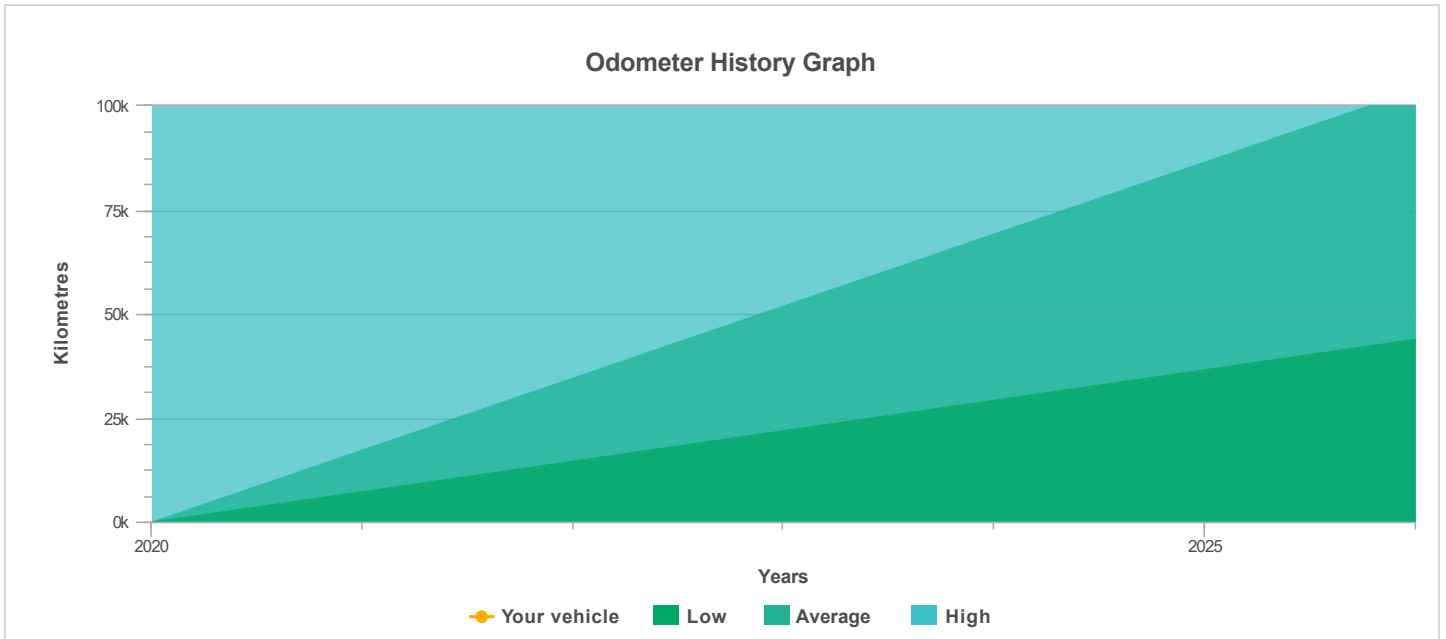

### LAST REPORTED ODOMETER READING

Kilometres	-
Date reported	-

### READING ENTERED BY YOU

Kilometres	80,594
Date reported	11/10/2024

The odometer history for this vehicle has been supplied to CarHistory by various sources within the automotive industry.

Kilometres	Date reported	Alerts
80,594	11/10/2024	