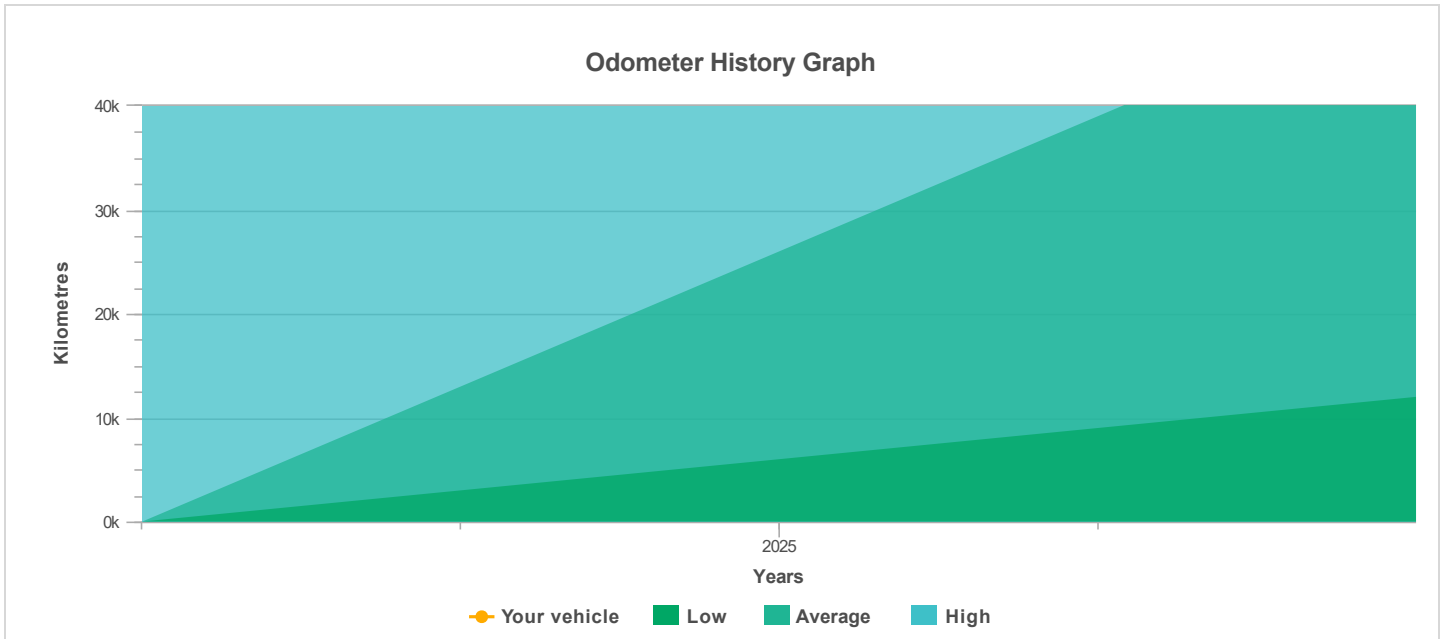

READING ENTERED BY YOU

Kilometres	25,060
Date reported	10/01/2025

The odometer history for this vehicle has been supplied to CarHistory by various sources within the automotive industry.

Kilometres	Date reported	Alerts
25,060	10/01/2025	